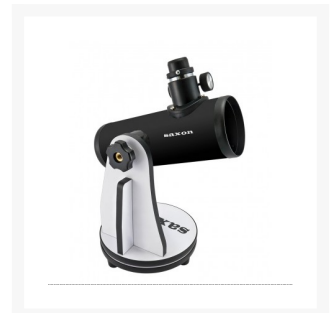

Short Description

For those wanting a compact and portable telescope, look no further than the **saxon 76/300 Mini Dobsonian Telescope with Accessory Pack**.

This table top telescope is small in size but packs a punch with its 76mm aperture and focal length of 300mm. The upgraded accessory pack means you get four eyepieces, a moon filter, a finderscope and a carry bag to put the whole lot in.

The pre-assembled **saxon Mini Dobsonian Telescope with Accessory Pack** means you can simply remove the scope from the box as soon as you get it, attach an eyepiece and start viewing immediately!

Description

We love it when a scope is compact, portable and looks good at home or at work, which is why we sure love the **saxon 76/300 Mini Dobsonian Telescope with Accessory Pack**.

The **saxon Mini Dobsonian Telescope with Accessory Pack** is an upgraded version of its sister product, with the same great features plus a little extra. This tabletop telescope is a good introductory scope for lunar and wide field observing. The high aperture of 76mm provides bright, sharp views of the night sky and the accompanying accessories allow you to make the best out of your viewing session.

When the telescope is not in use, show off its sleek black design as a display feature in your home or office.

The **saxon Mini Dobsonian Telescope with Accessory Pack** features the following:

- 76mm aperture
- 300mm focal length
- Four eyepieces including two Super eyepieces
- 5x24 finderscope and bracket
- Moon filter
- Preassembled alt-azimuth mount
- Carry bag