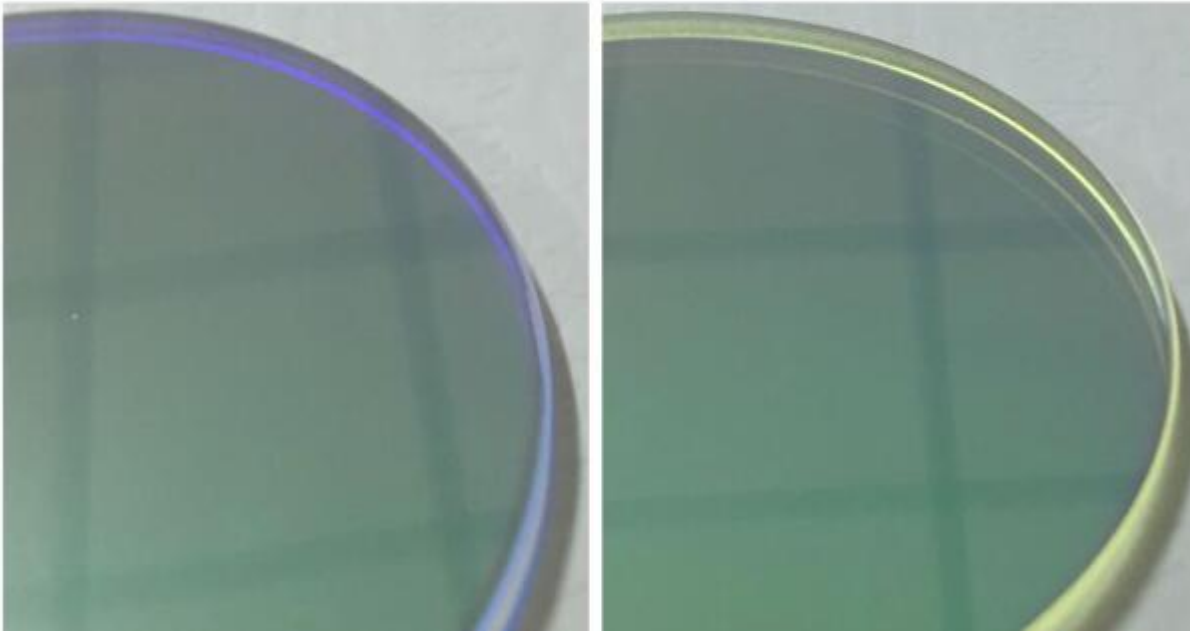

## Short Description

---

The ZWO LRGB 31mm Filters have better transmission, better coatings and better colour separation.

## Description

---

Name: ZWO LRGB 31mm Filters (4 filters)

Size: 31mm

Thickness: 2mm

The RGB colour combined weights will be approximately 1:1:1

- Fine-optically polished to ensure accurate 1/4 wavefront
- More than 92% transmission at passband
- Infrared wavelength 700-1100nm cut-off
- Precision off-band blocking
- Multi-layers anti-reflection coating
- Small spectral "gap" to minimize the effect of light pollution
- More parfocal - thickness = 2mm

Side A Telescope side edge:  
Multilayer

Side B Camera side edge:  
Anti-reflective coating

## TRANSMISSION CURVE

ZWO LRGB Filters and Narrow Filters Curve