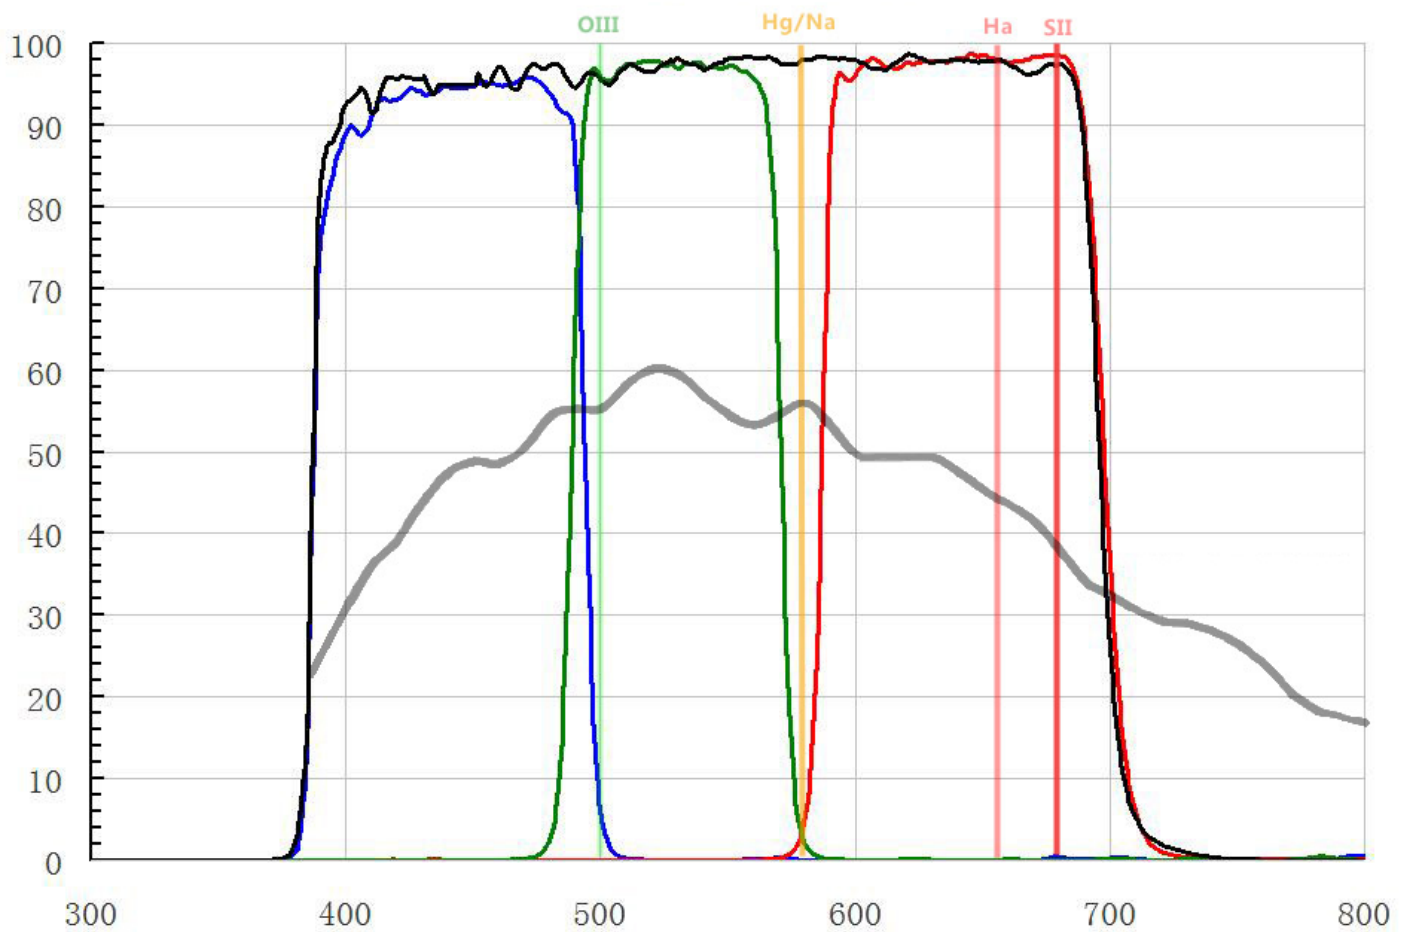

## Short Description

---

The ZWO LRGB 31mm Filters have better transmission, better coatings and better colour separation.

## Description

---

Name: ZWO LRGB 31mm Filters (4 filters)

Size: 31mm

Thickness: 2mm

The RGB colour combined weights will be approximately 1:1:1

- Fine-optically polished to ensure accurate 1/4 wavefront
- More than 92% transmission at passband
- Infrared wavelength 700-1100nm cut-off
- Precision off-band blocking
- Multi-layers anti-reflection coating
- Small spectral "gap" to minimize the effect of light pollution
- More parfocal - thickness = 2mm

Side A Telescope side edge:  
Multilayer

Side B Camera side edge:  
Anti-reflective coating

## TRANSMISSION CURVE

ZWO LRGB Filters and Narrow Filters Curve