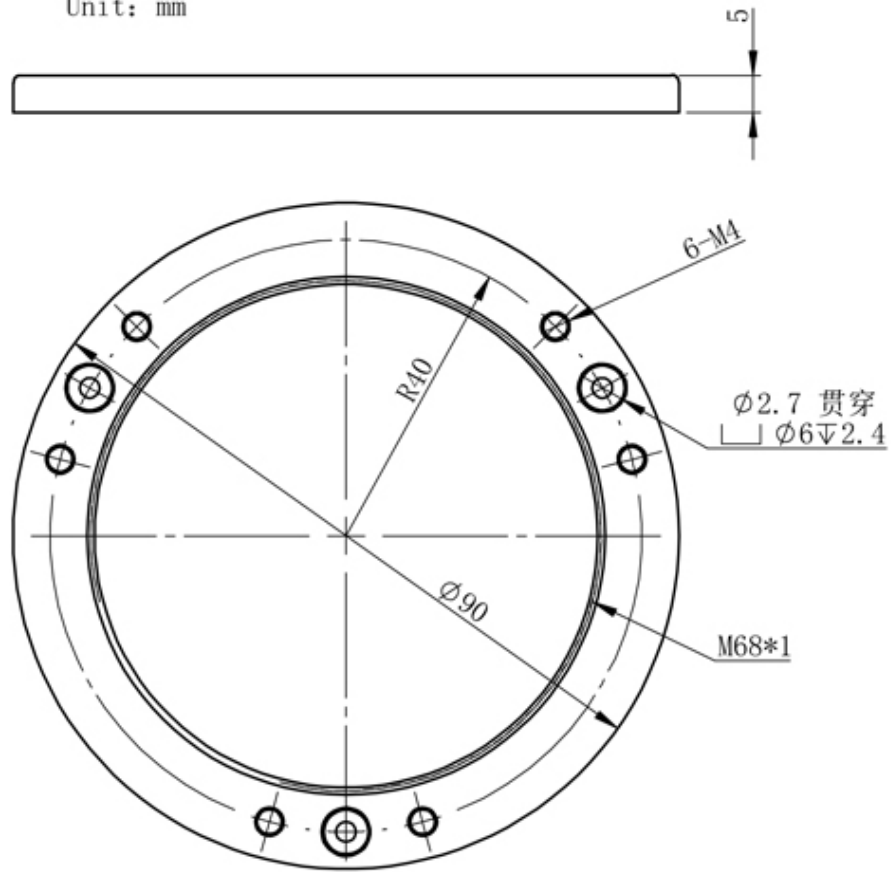

Specially made to match with the ZWO ASI6200MM/MC Pro

Description

M68 sensor tilt plate (5mm) is independently developed by ZWO and specially made to match with the full-frame cooled camera ZWO ASI6200MM/MC Pro.

You are encouraged to use it with ZWO 2inch EFW and ZWO M68 OAG and mount them on the M68-thread telescope side.

The original M54 sensor tilt plate of ASI6200 can only be used to connect with the M42/M48 thread telescope side for now. While this new M68 sensor tilt plate can be used to connect with the M68 thread telescope side.

The best solution of 55mm back focus length

Full frame cooled camera + 2" EFW + M68 OAG

Mechanical drawing

单位: 毫米
Unit: mm

Additional Information

Specifications

No