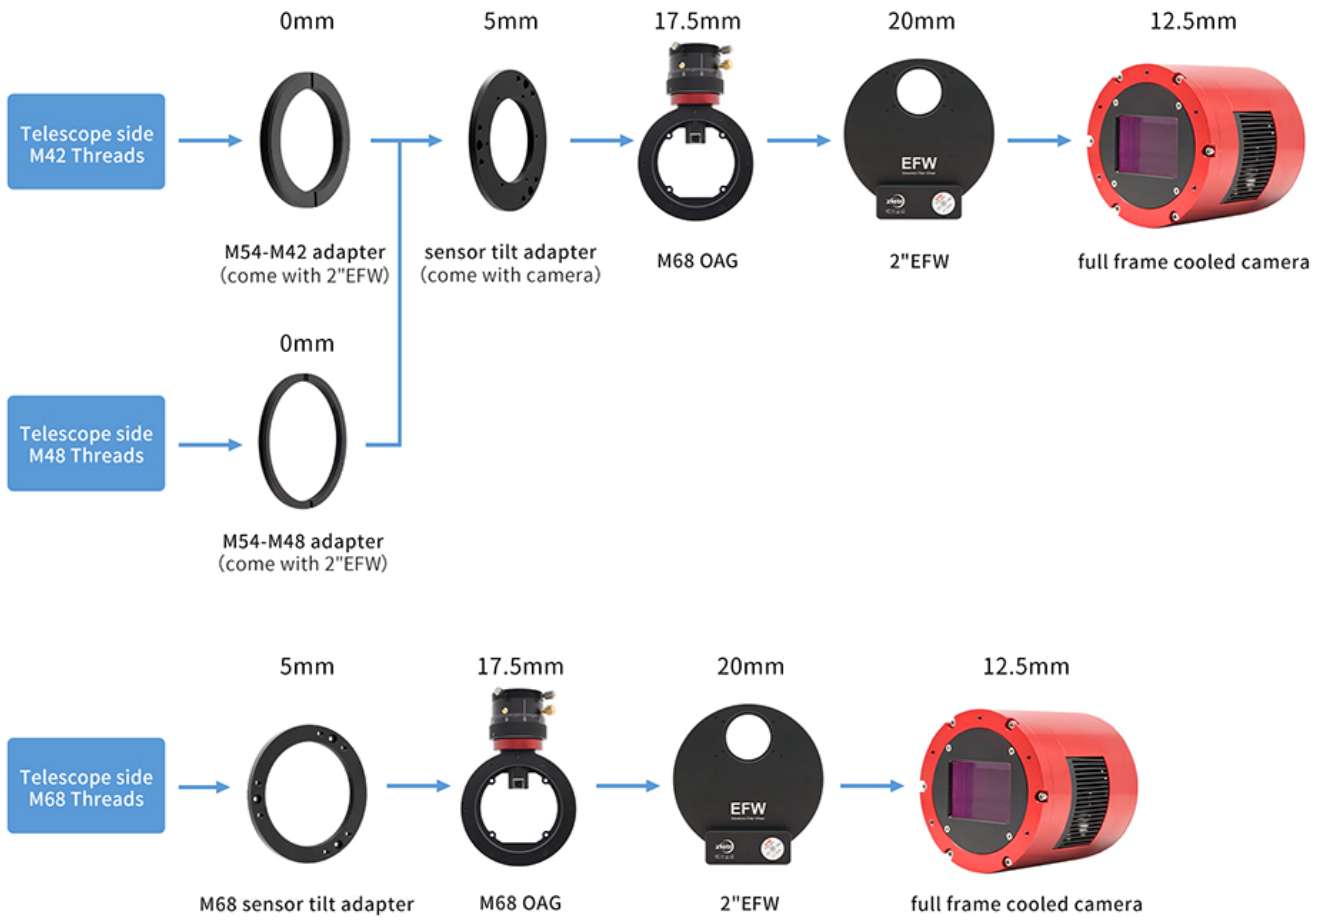

Specially made to match with the ZWO ASI6200MM/MC Pro

Description

M68 sensor tilt plate (5mm) is independently developed by ZWO and specially made to match with the full-frame cooled camera ZWO ASI6200MM/MC Pro.

You are encouraged to use it with ZWO 2inch EFW and ZWO M68 OAG and mount them on the M68-thread telescope side.

The original M54 sensor tilt plate of ASI6200 can only be used to connect with the M42/M48 thread telescope side for now. While this new M68 sensor tilt plate can be used to connect with the M68 thread telescope side.

The best solution of 55mm back focus length

Full frame cooled camera + 2" EFW + M68 OAG

Mechanical drawing

单位: 毫米
Unit: mm

Additional Information

Specifications

No