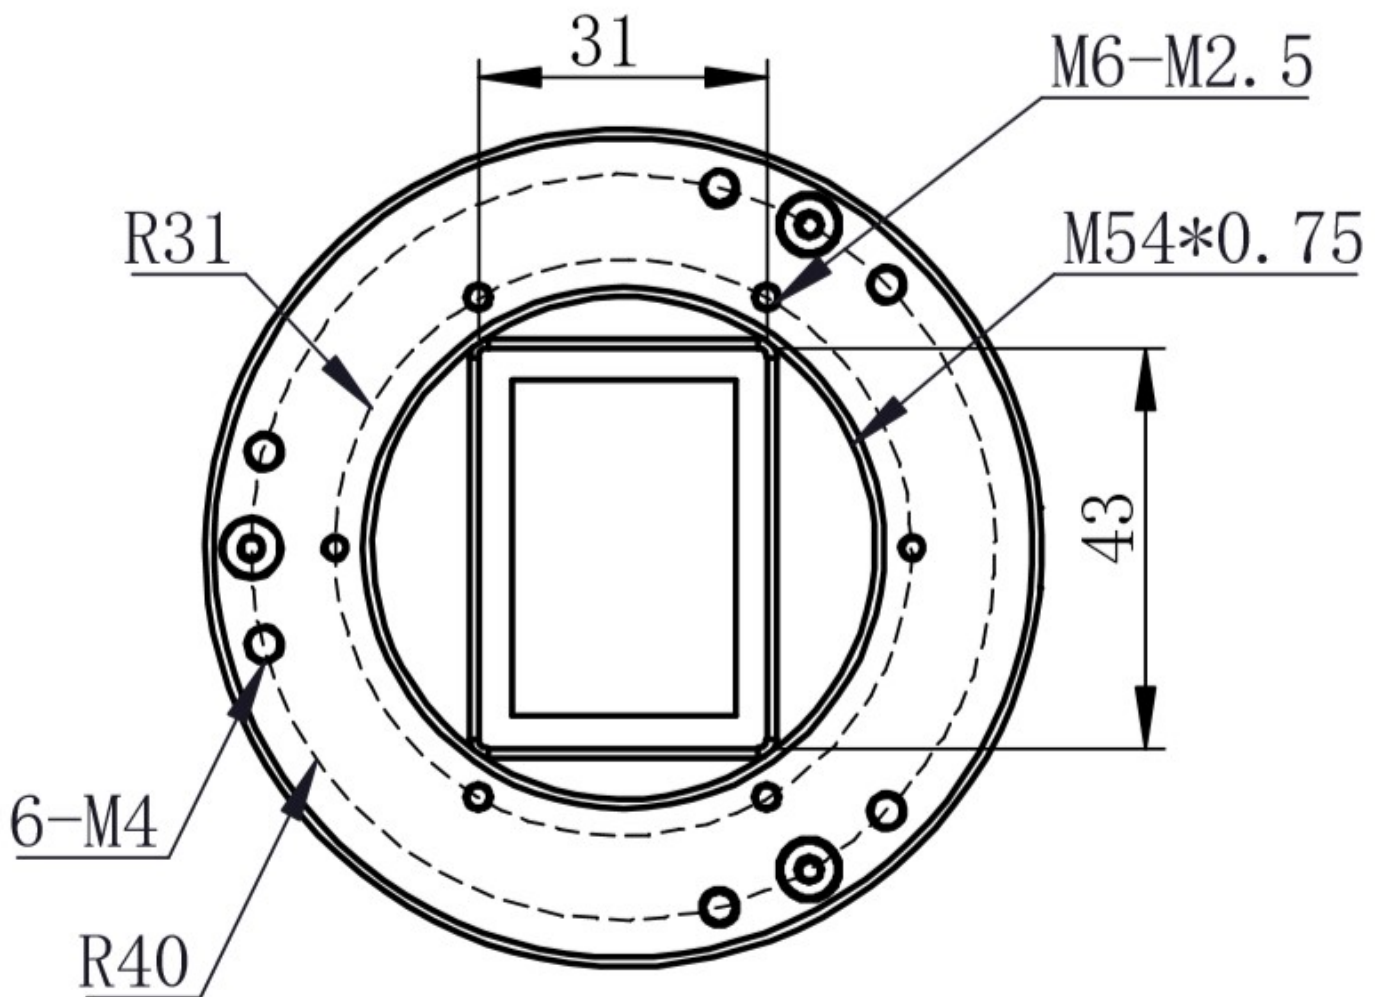

Mechanical drawing