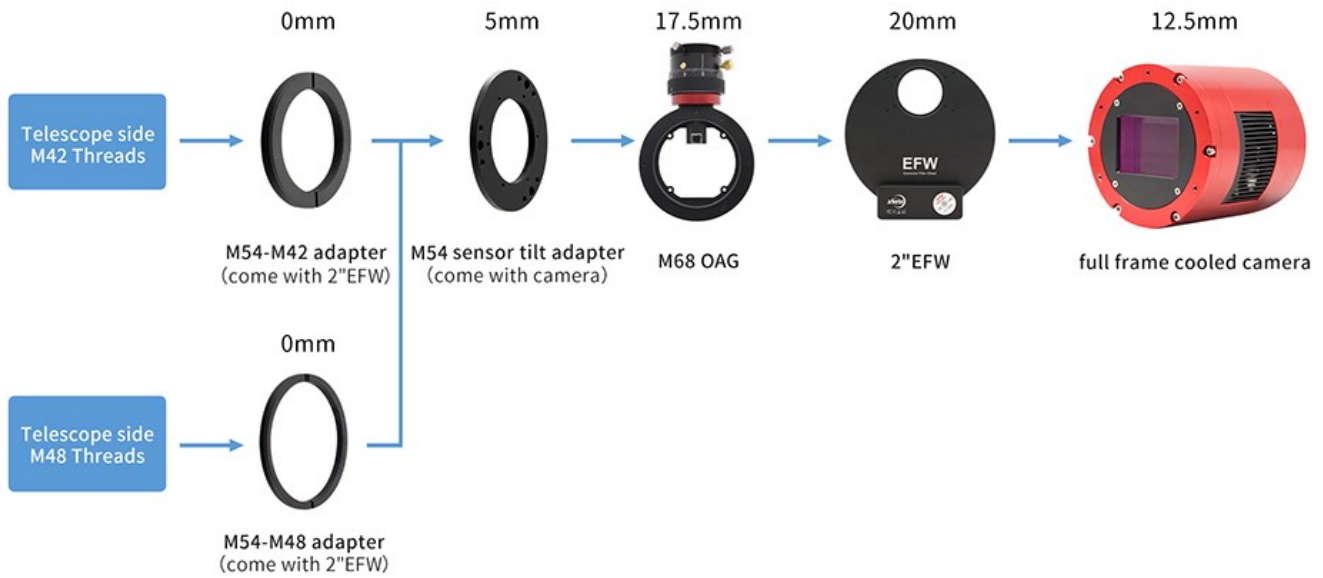

M54 sensor tilt adapter

Description

M54 Sensor tilt adapter

Product: M54 sensor tilt adapter

Thickness: 5mm

Suitable for APS-C and full frame cameras (ASI2600, ASI6200 and ASI2400)

You can connect it to M68 OAG and 2"EFW, and mount them on the M48-thread telescope side with an M54-M48 adapter, or on the M42-thread telescope side with M54-M42 adapter.

*This adapter is packaged with the ASI full-frame cameras. So if you already have an ASI full-frame camera then you don't need to buy it separately.

The best solution of 55mm back focus length

Full frame cooled camera + 2" EFW + M68 OAG