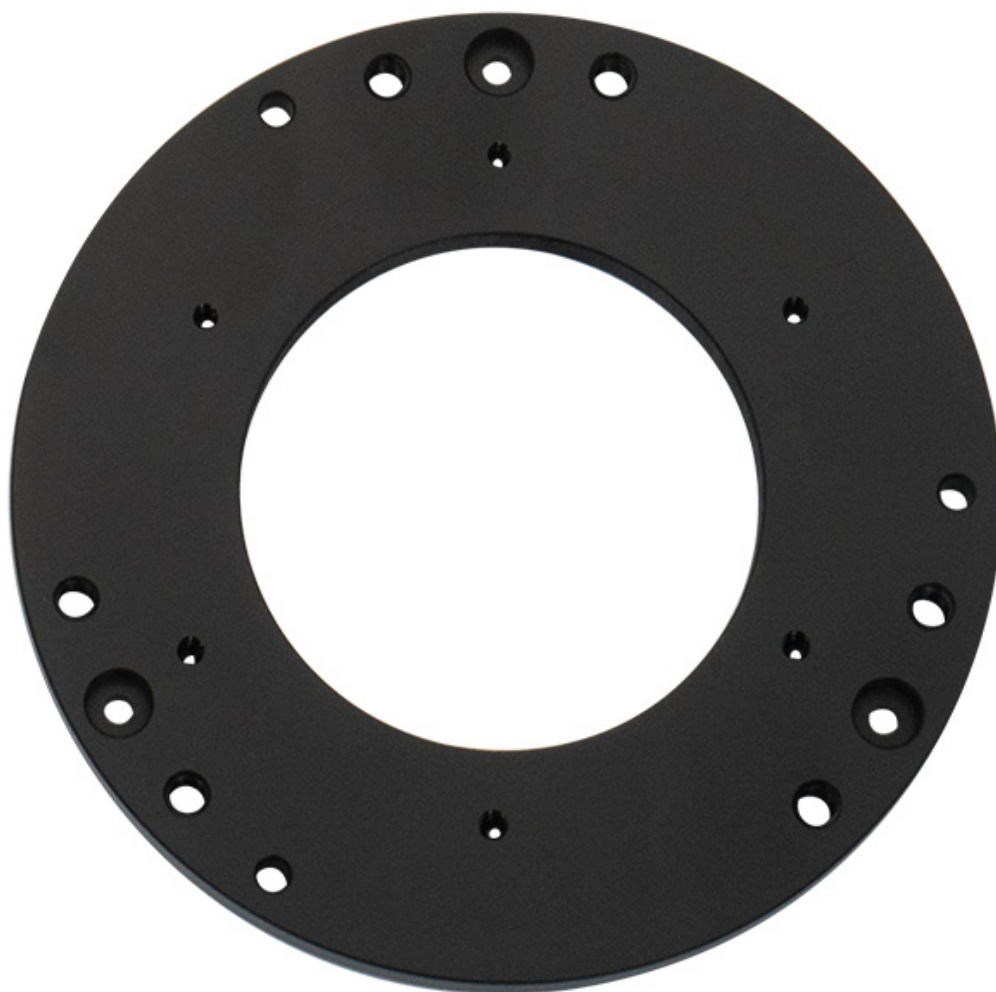

## ZWO M48 Sensor Tilt Plate

**AUD \$49.00**

### Product Images

### Short Description

Easily connect to the M68 OAG or APS-C & full frame camera

### Product Description

The M48 sensor tilt plate is independently developed by ZWO and specially made to match telescope with M48 thread. The thickness is 5mm. It has several screw holes on the surface so that you can easily connect it to the M68 OAG and APS-C & full frame camera like ASI2600/ASI6200/ASI2400.