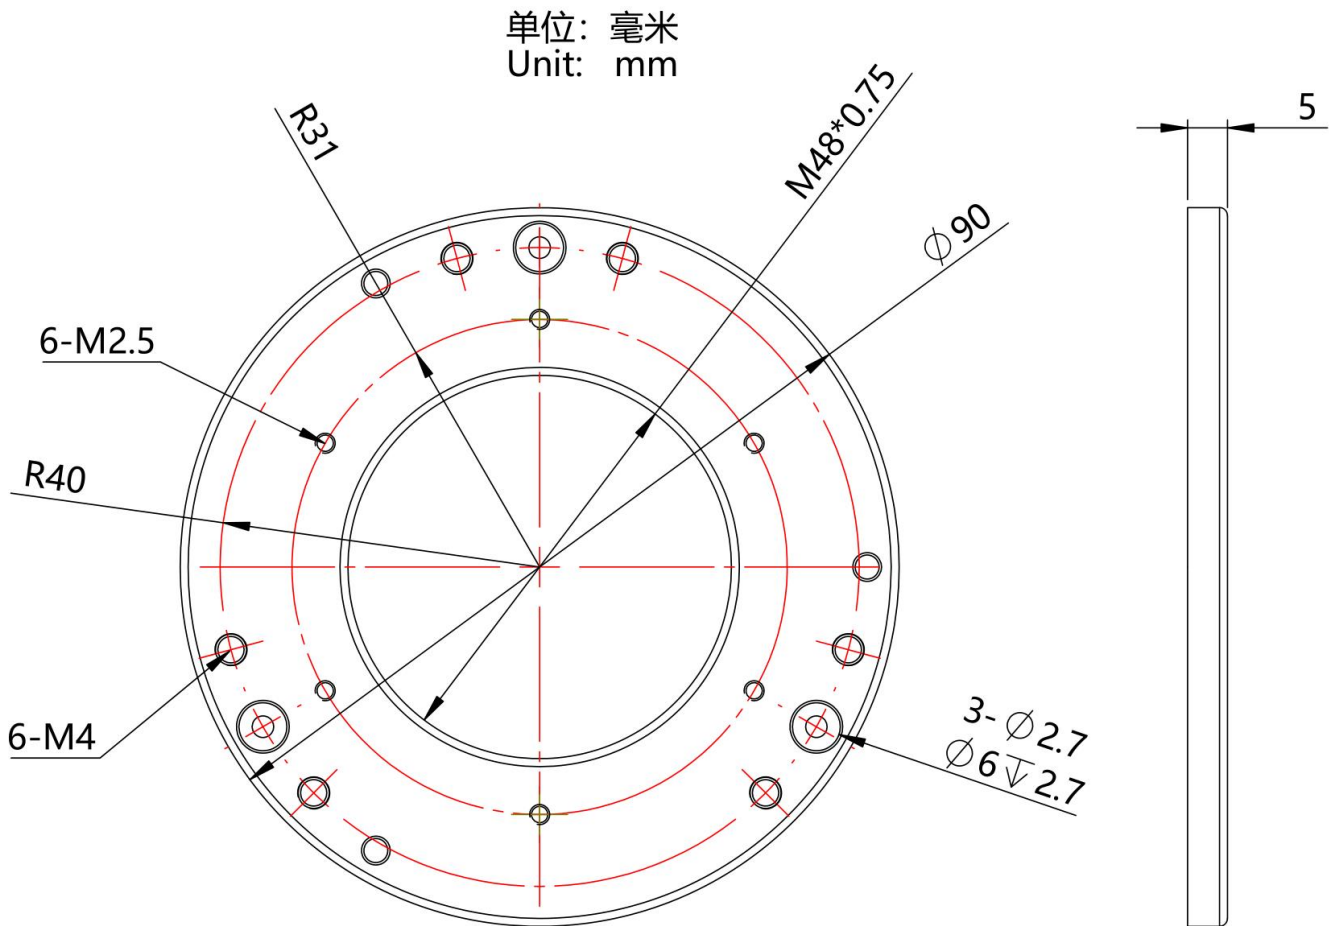

### Product Description

The M48 sensor tilt plate is independently developed by ZWO and specially made to match telescope with M48 thread. The thickness is 5mm. It has several screw holes on the surface so that you can easily connect it to the M68 OAG and APS-C & full frame camera like ASI2600/ASI6200/ASI2400.

**The best solution of 55mm back focus length:**

## Mechanical drawing: