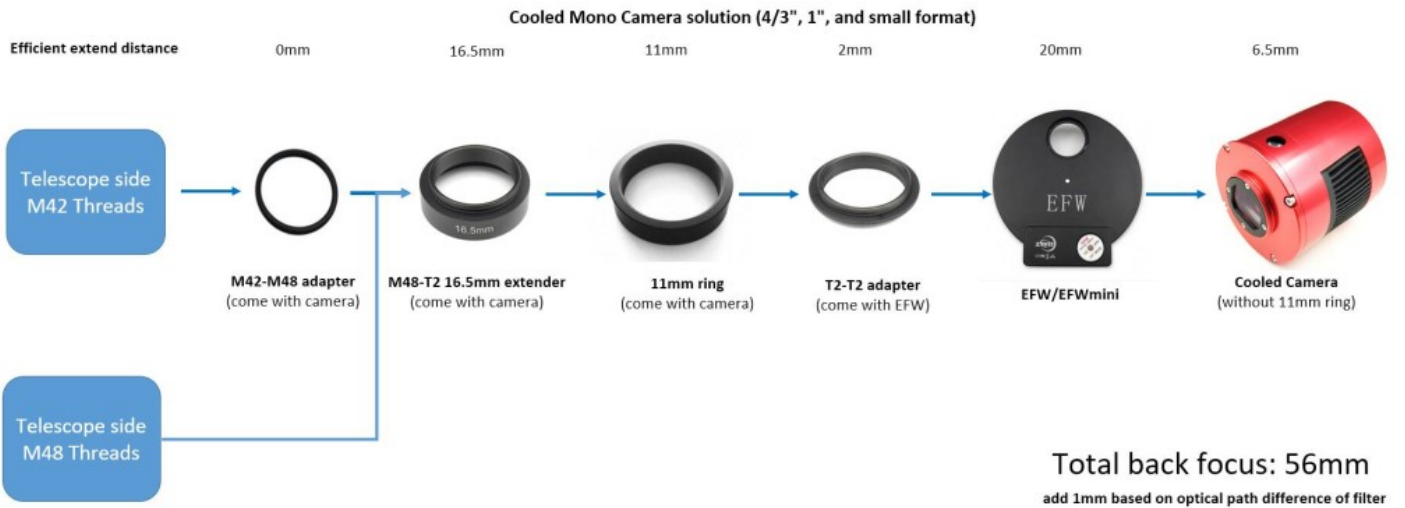

The M48-M42 adapter is used in order to fit your imaging train together with different types of equipment and sizes.

Description

Product Description

The M48-M42 adapter is used in order to fit your imaging train together with different types of equipment and sizes. See below for examples of use.