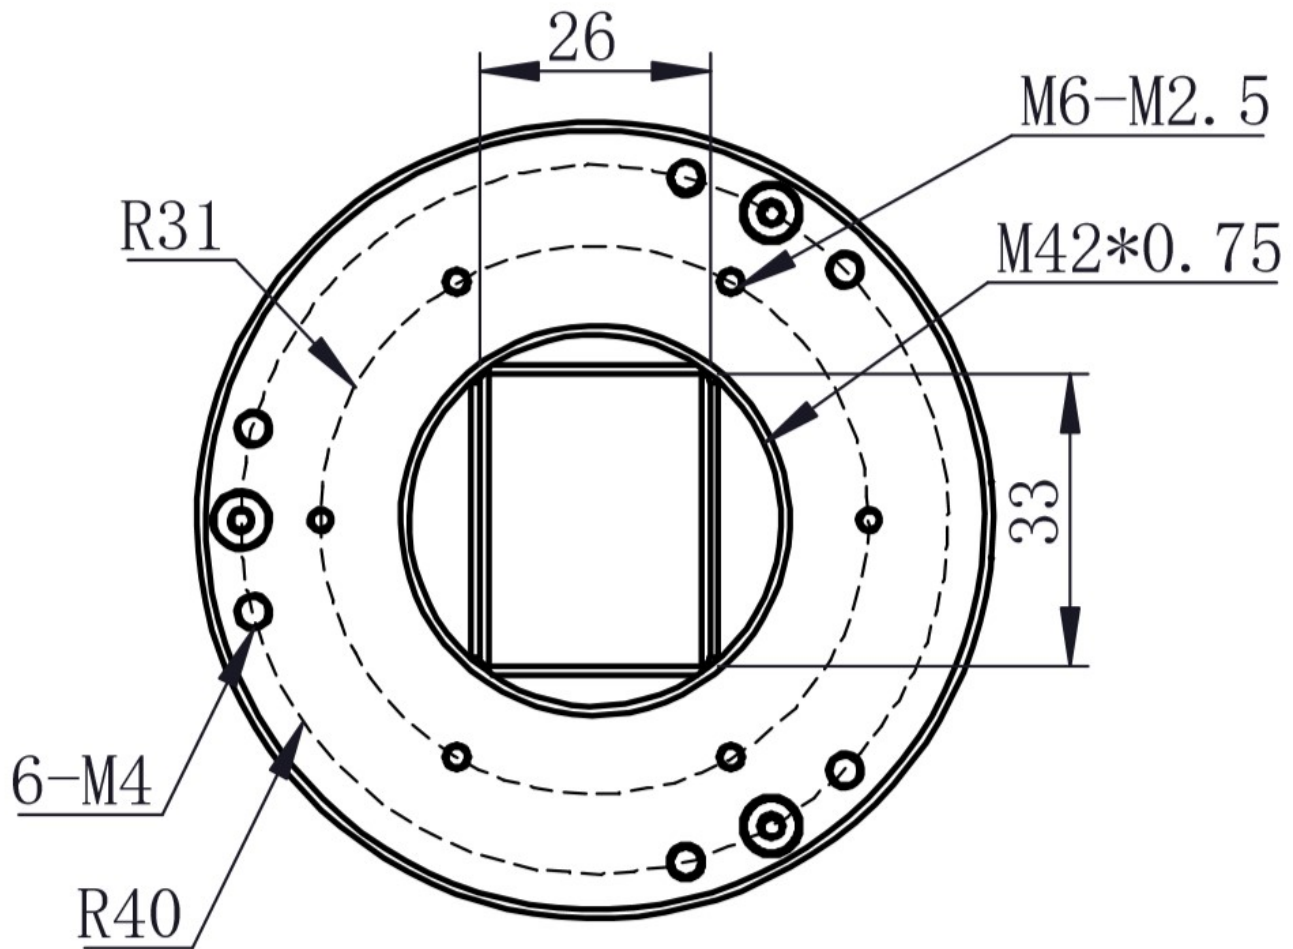

M42 sensor tilt adapter

Description

M42 Sensor tilt adapter

Product: M42 sensor tilt adapter

Thickness: 5mm

Suitable for APS-C cameras (ASI2600)

You can connect it to M68 OAG and 2" EFW, and mount them on the M42-thread telescope side.

The best solution of 55mm back focus length

APS-C frame cooled camera + 2" EFW + M68 OAG

Mechanical drawing

Additional Information

Specifications

No