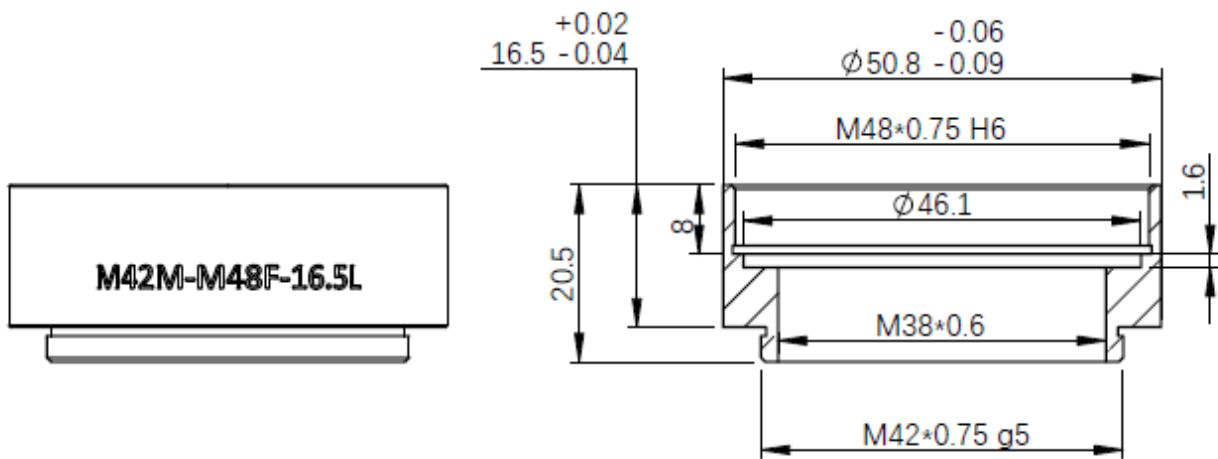

M42-M48 extender : 16.5mm

Product Description

M42-M48 extender : 16.5mm

It can help you to get 55mm back focus distance.

Additional Information

Specifications

No