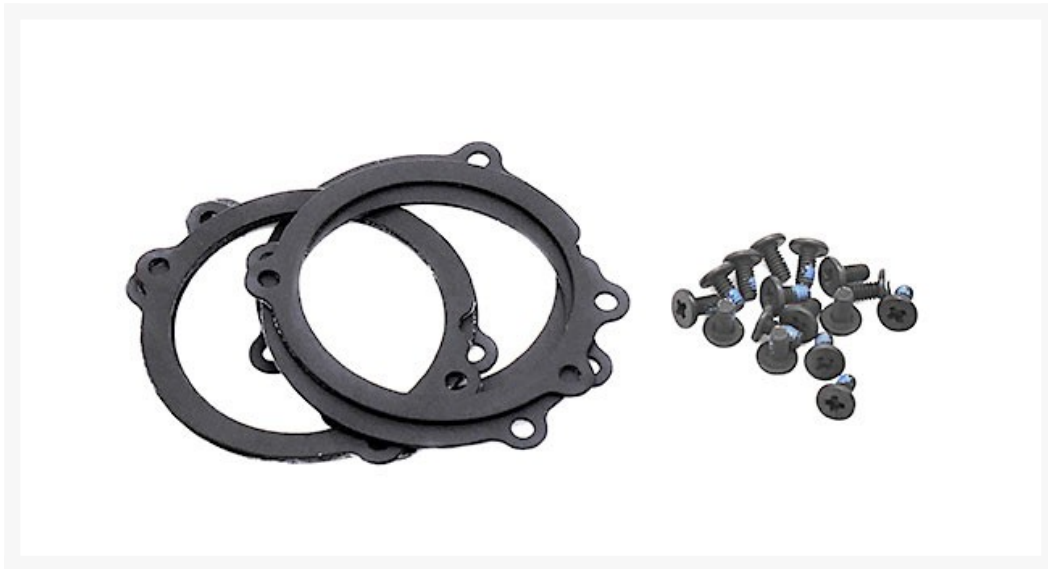

Sirius Optics
Unit 1
26 Darnick Street
Underwood, Qld 4119

Opening Hours
10am-5:30pm Mon-Fri
9am-2pm Sat

Phone: 07 3423 2355
www.sirius-optics.com.au

ZWO Filter Masks for EFW 7 x 36mm

AUD \$25.00

Product Images

Short Description

ZWO Filter Masks for 7x36mm unmounted filters

ZWO Filter Masks 7x36mm are used for fitting unmounted filters to ZWO filter wheels.

Description

Please use the M2 screws and masks to fix the filters:

- Remove the screws securing the back cover and remove the back cover

- Place filters onto the filter positions.
- Use the included M2 screws with masks to secure the filters in place.
- Replace the back cover and tighten the screws.