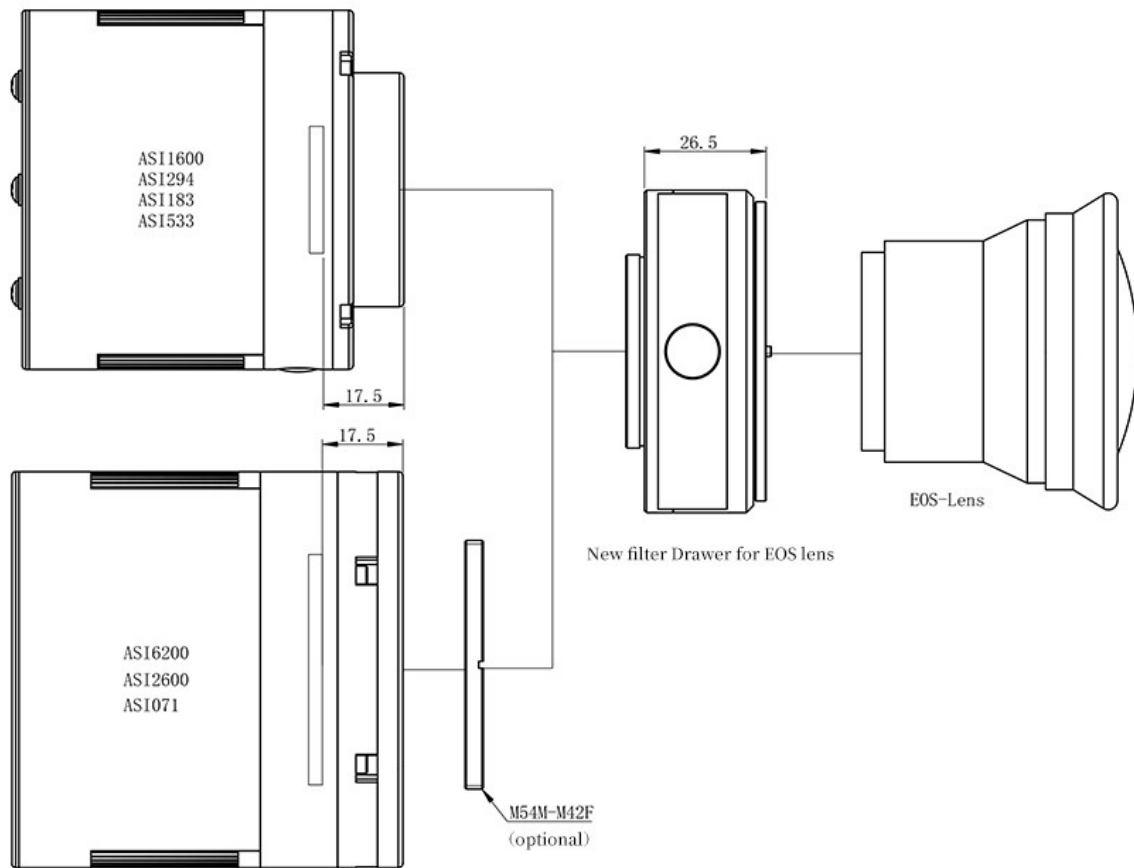

New filter Drawer for EOS Lens

Description

Product Description

The New filter Drawer for EOS Lens, **26.5mm thickness** is independently designed by ZWO and specifically made to match with ASI cooled cameras and EOS lens. You can freely use the **2" mounted filter** with it.

Below requirements must be met while using the 2" filter from third-party.

3. With the ability of double strong magnetic adsorption, it is more convenient and much easier to install or pull out the filter.

4. The thread of the interface is M42*0.75. You can also use the M54M-M42F adapter to connect the filter drawer to a full-frame camera.

1) With ASI1600/294/183/533:

2) With ASI6200/2600/071:

Mechanical drawing:

单位：毫米

Unit: mm

70mm diameter*26.5mm(thickness)

M42*0.75 male (external) thread (camera side)

M48*0.75 female (internal) thread (filter end)

Suitable for 2-inch astronomical filters

What's in the box?

ZWO filter drawer
for EOS lens