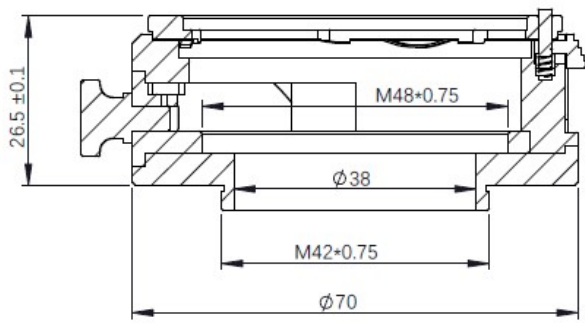

4. The thread of the interface is M42*0.75. You can also use the M54M-M42F adapter to connect the filter drawer to a full-frame camera.

1) With ASI1600/294/183/533:

2) With ASI6200/2600/071:

Mechanical drawing:

单位：毫米

Unit: mm

70mm diameter*26.5mm(thickness)

M42*0.75 male (external) thread (camera side)

M48*0.75 female (internal) thread (filter end)

Suitable for 2-inch astronomical filters

What's in the box?

ZWO filter drawer
for EOS lens