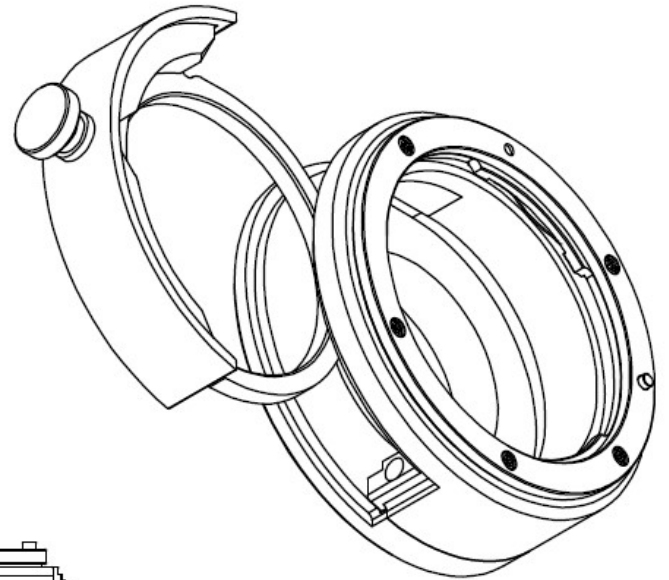

New filter Drawer for EOS Lens

Description

Product Description

The New filter Drawer for EOS Lens, **26.5mm thickness** is independently designed by ZWO and specifically made to match with ASI cooled cameras and EOS lens. You can freely use the **2" mounted filter** with it.

Below requirements must be met while using the 2" filter from third-party.

3. With the ability of double strong magnetic adsorption, it is more convenient and much easier to install or pull out the filter.

4. The thread of the interface is M42*0.75. You can also use the M54M-M42F adapter to connect the filter drawer to a full-frame camera.

1) With ASI1600/294/183/533:

2) With ASI6200/2600/071:

Mechanical drawing:

单位：毫米

Unit: mm

70mm diameter*26.5mm(thickness)

M42*0.75 male (external) thread (camera side)

M48*0.75 female (internal) thread (filter end)

Suitable for 2-inch astronomical filters

What's in the box?

ZWO filter drawer
for EOS lens