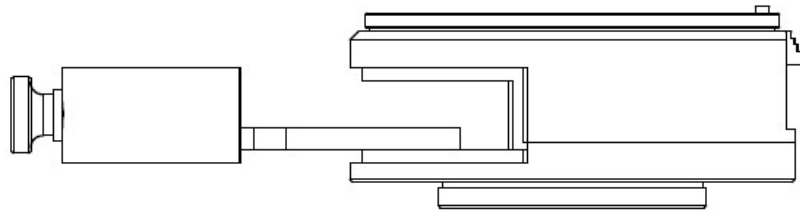

4. The thread of the interface is M42*0.75. You can also use the M54M-M42F adapter to connect the filter drawer to a full-frame camera.

1) With ASI1600/294/183/533:

2) With ASI6200/2600/071:

Mechanical drawing:

单位：毫米

Unit: mm

70mm diameter*26.5mm(thickness)

M42*0.75 male (external) thread (camera side)

M48*0.75 female (internal) thread (filter end)

Suitable for 2-inch astronomical filters

What's in the box?

ZWO filter drawer
for EOS lens