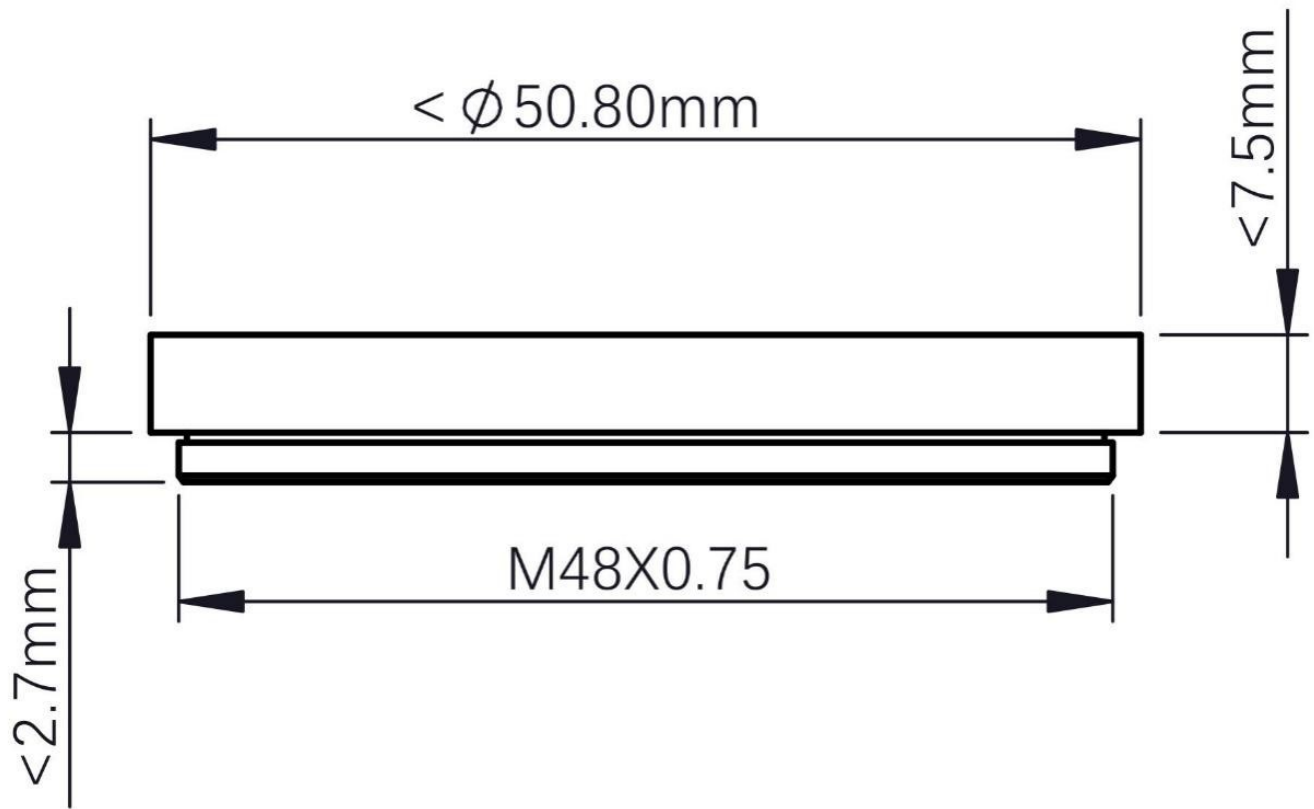

Short Description

Spare filter holder for EOS and Nikon filter drawer

Product Description

The spare filter holder for EOS filter drawer and Nikon filter drawer.

It can carry all 2" mounted filters of ZWO, including the narrowband filter, duo-band filter and IR-cut filter, etc.

If you are using 2" filters from a third party, please make sure they meet the requirements below.

Additional Information

Specifications

No