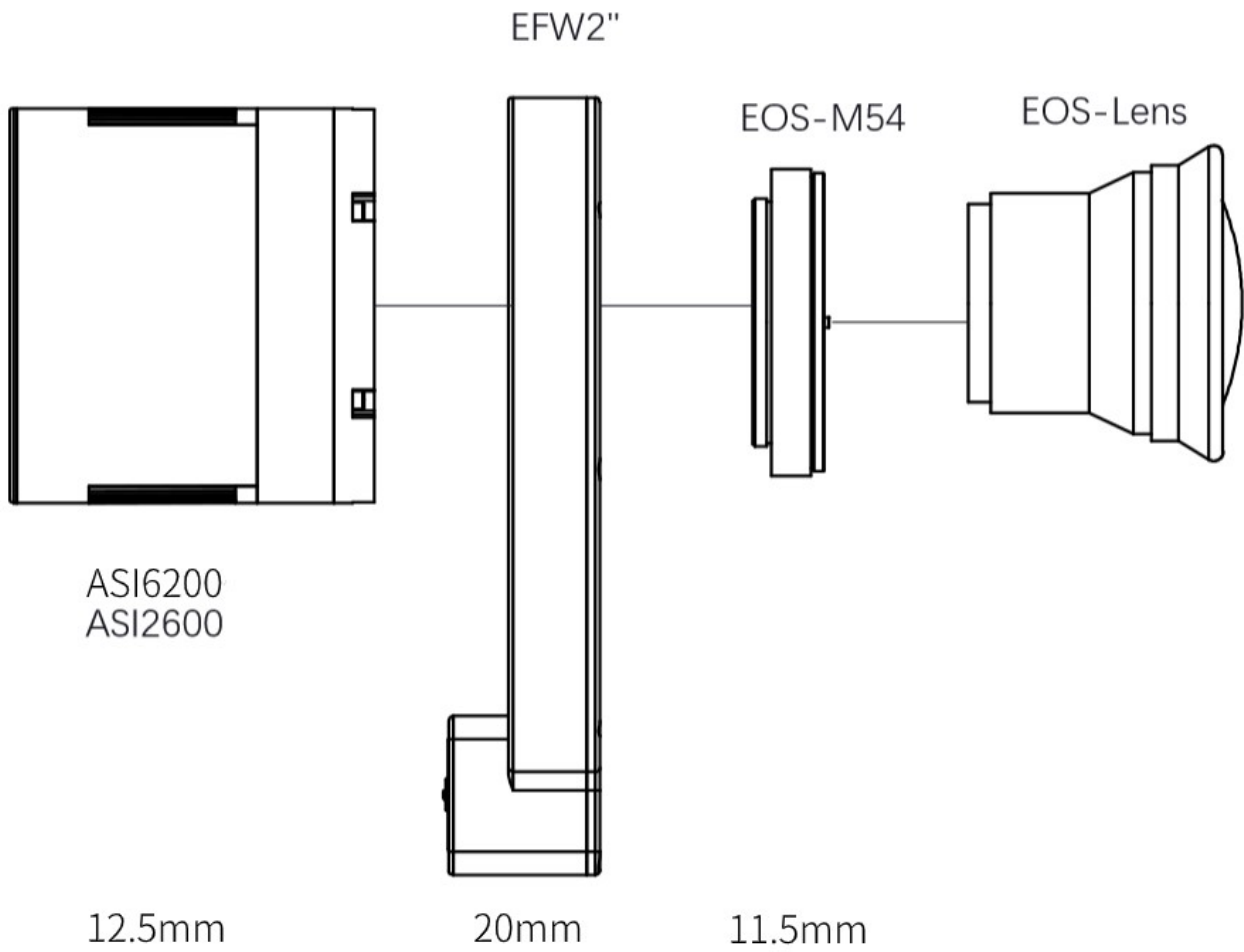

ZWO EOS Lens adapter to 2 inch Filter wheel

AUD \$99.00

Product Images

Short Description

EOS lens adapter specially designed to connect EOS lens with 2" EFW

Description

Product Description

This EOS lens adapter is specially designed to connect EOS lens with 2" EFW.

The thread of the interface is M54*0.75, so it cannot be used for 1.25"/31mm/36mm EFW.

Connection Method:

Note: The sensor tilt adapter needs to be removed before you mount the camera with the 2" EFW.

Mechanical drawing: