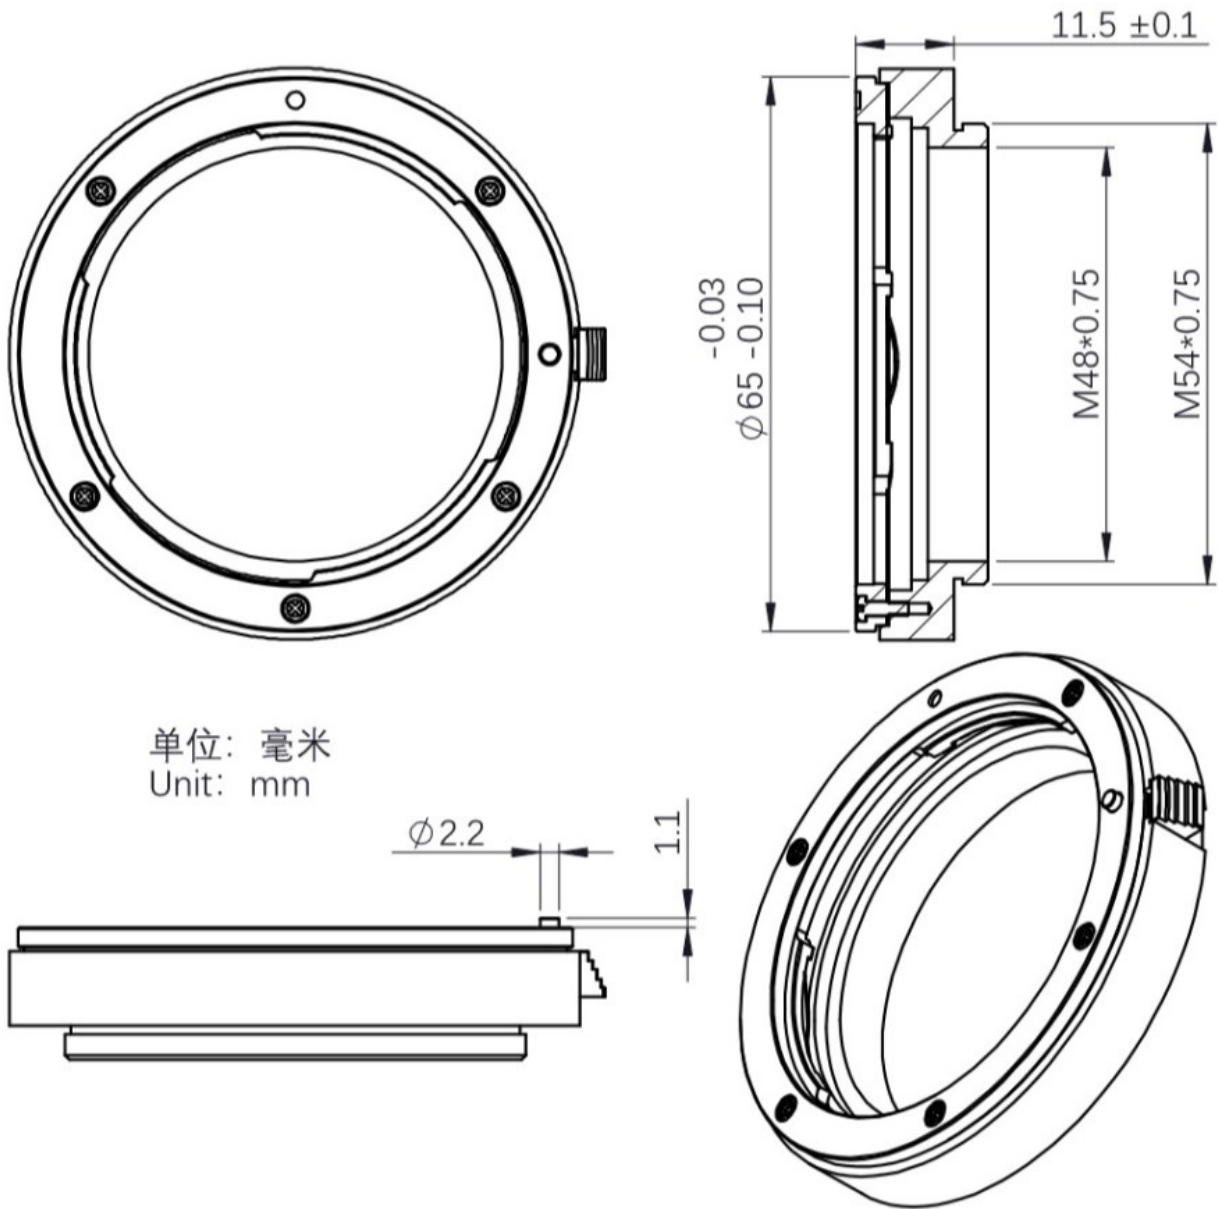

ZWO EOS Lens adapter to 2 inch Filter wheel

AUD \$99.00

Product Images

Short Description

EOS lens adapter specially designed to connect EOS lens with 2" EFW

Description

Product Description

This EOS lens adapter is specially designed to connect EOS lens with 2" EFW.

The thread of the interface is M54*0.75, so it cannot be used for 1.25"/31mm/36mm EFW.

Connection Method:

Note: The sensor tilt adapter needs to be removed before you mount the camera with the 2" EFW.

Mechanical drawing: