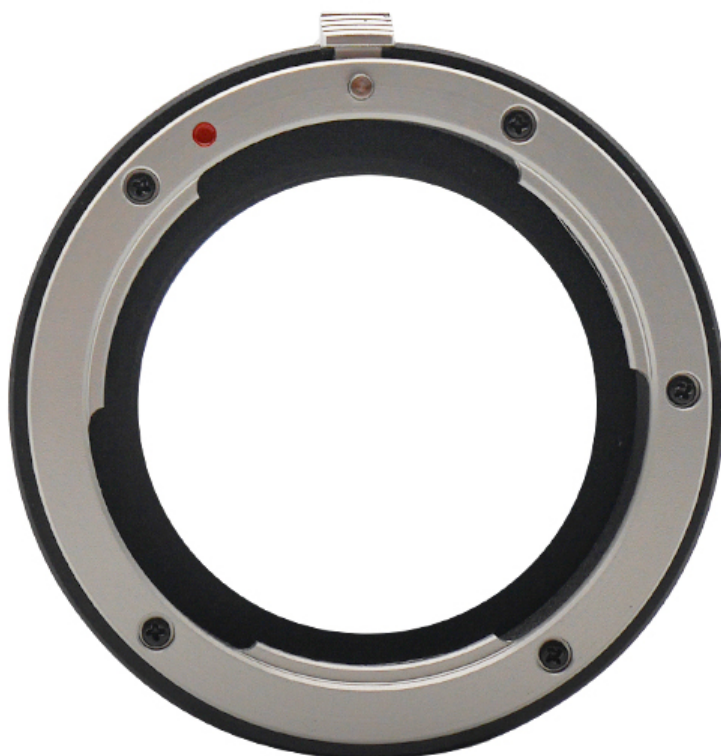

Product Description

The ZWO new EFW-Nikon-II adapter with 20mm thickness design is independently developed by ZWO. It's suitable for connecting Nikon lens and ZWO 1.25"/31mm/36mm filter wheel.

The thread of the interface is M42*0.75 so it cannot be connected to 2" EFW.

It can only match with ASI cooled cameras with 6.5mm back focus length.

Connection method:

You can use this adapter with the following ASI cooled cameras:

ASI533/183/294/1600