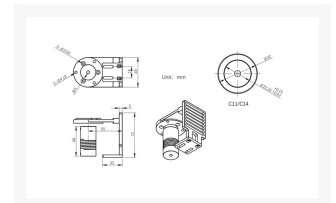

Product Images

Short Description

Bracket for the ZWO Electronic Auto Focuser fits Celestron C11 and C14 SCT Telescopes

Note: Not suitable for Edge HD models.