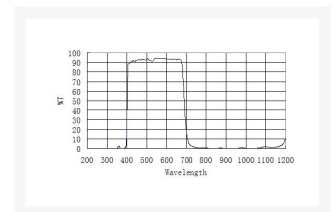

Short Description

ZWO D25 UV IR-CUT protect window

Description

ZWO D25 UV IR-CUT protect window

Technical Parameter:

Diameter: 25mm

Type: UV IR-cut window

Thickness: 1.1mm

Flatness: 1/4 λ

Match Model:

It is used for ASI174MM ASI174MC ASI174MM-COOL ASI174MC-COOL to protect the sensor from dust and humidity.

Additional Information

Specifications	No
----------------	----