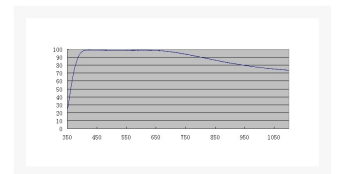

Product Images

Short Description

ZWO D21 AR protect window