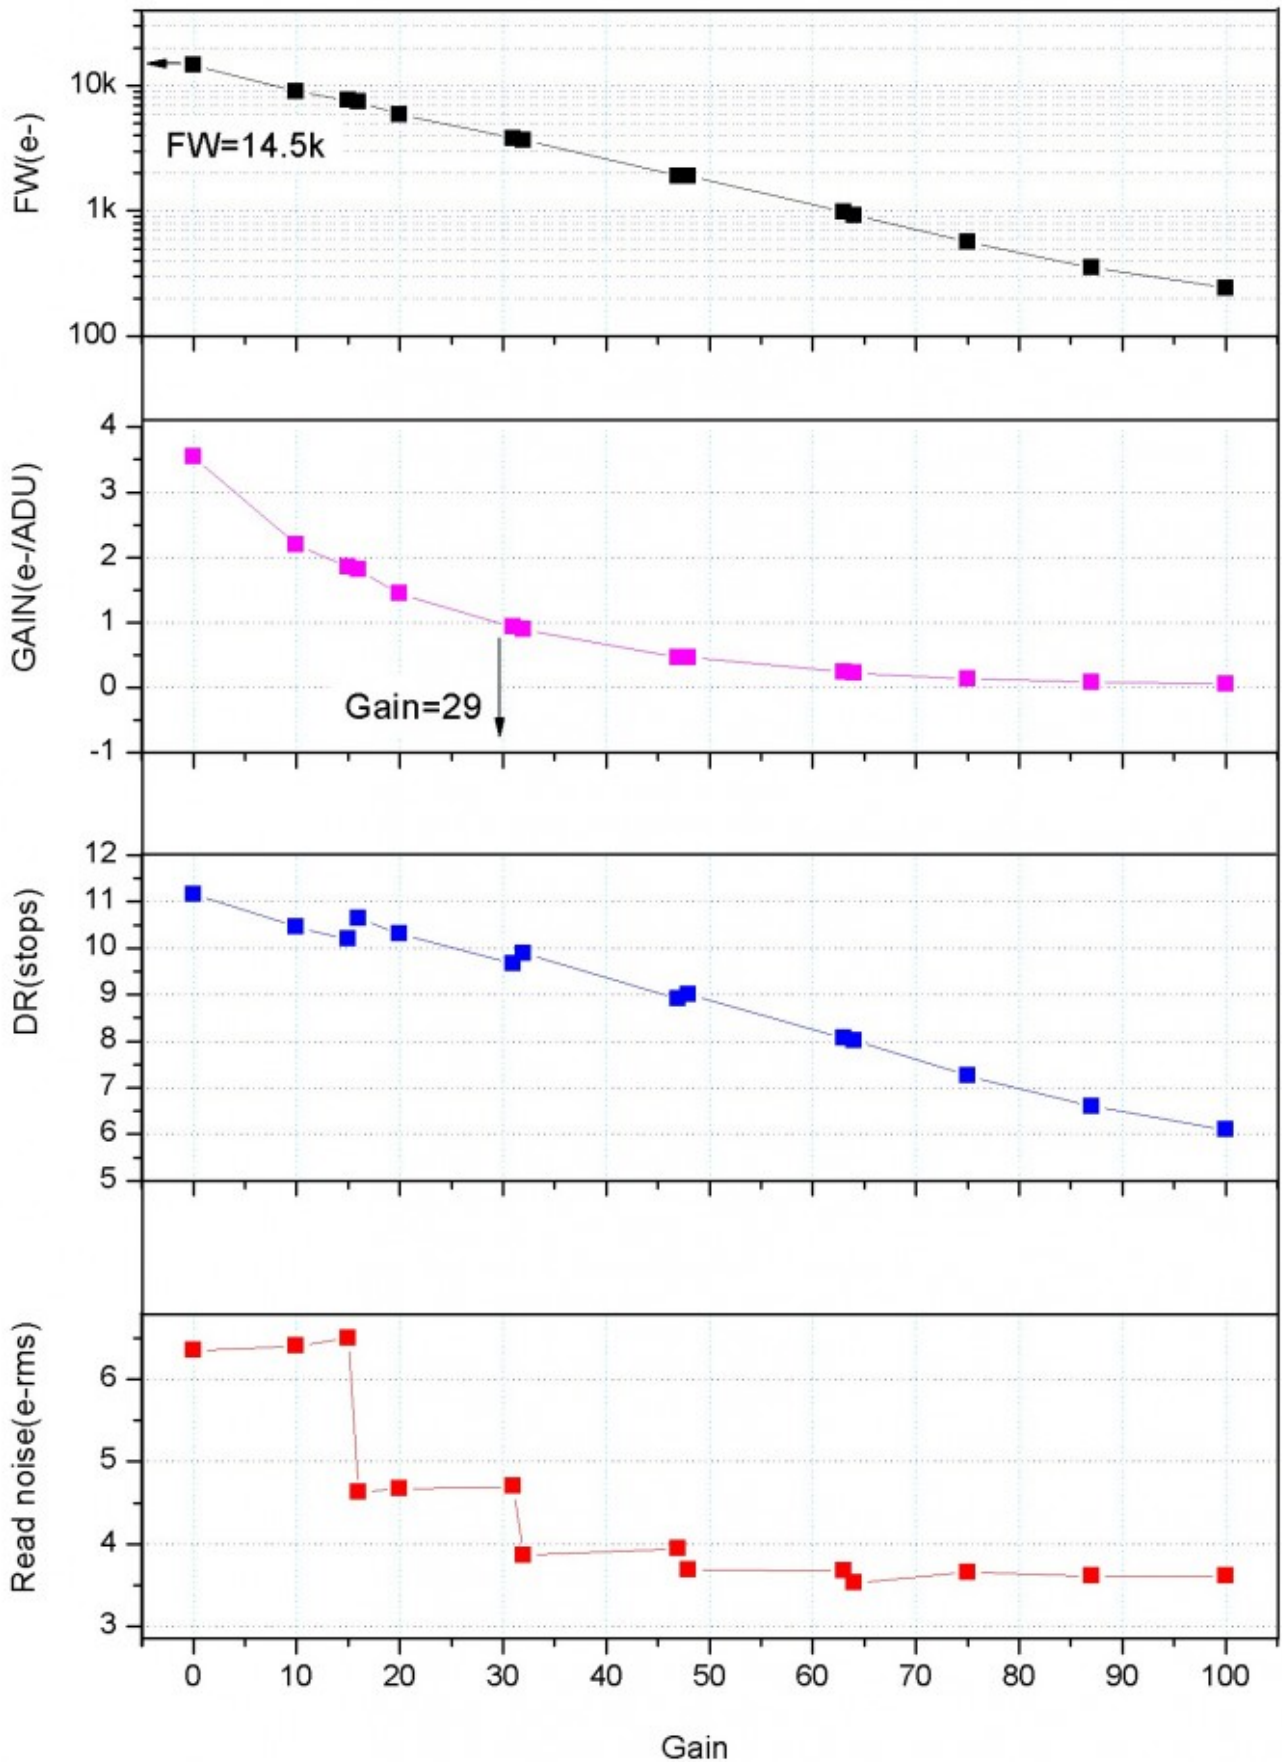

Read noise, full well, gain and dynamic range for ASI120