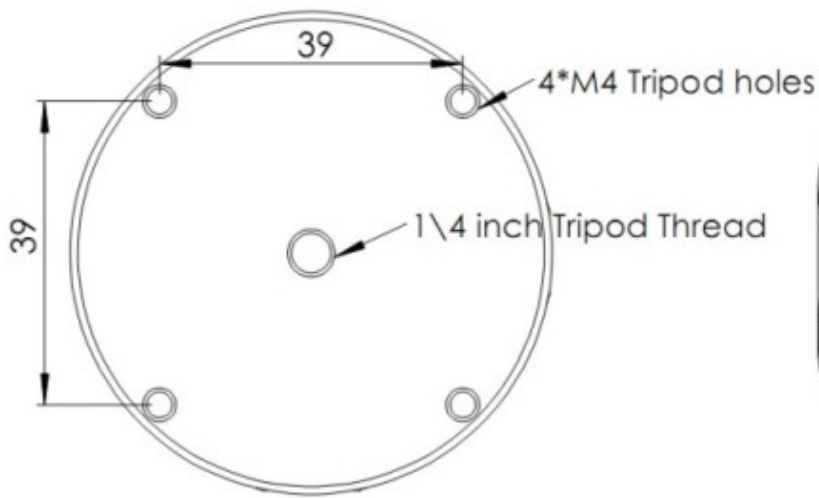

The **ASI120** camera uses a **AR0130CS** 1/3" sensor (4.8 mm x 3.6 mm). This camera has **1280 x 960 pixels**. The pixel size is 3.75 µm x 3.75 µm. This camera provides **12bit** ADC.

Astrophotography Performance

ST4 Port: can be used connect with auto guider port of mount, for guiding.

Mechanical Diagram

Unit:mm

Specifications

Camera technical details

Sensor: 1/3" CMOS AR0130CS(Color) / MT9M034(mono)
Resolution: 1.2Mega Pixels 1280×960
Pixel Size: 3.75µm
Exposure Range: 64µs-1000s
ROI: Supported
Interface: USB3.0/USB2.0
Bit rate: 12bit output(12bit ADC)
Adaptor: 2" / 1.25" / M42X0.75
Dimension: φ62mm X 28mm
Weight: 100g
Working Temperature: -5°C—45°C
Storage Temperature: -20°C—60°C
Working Relative Humidity: 20%—80%
Storage Relative Humidity: 20%—95%