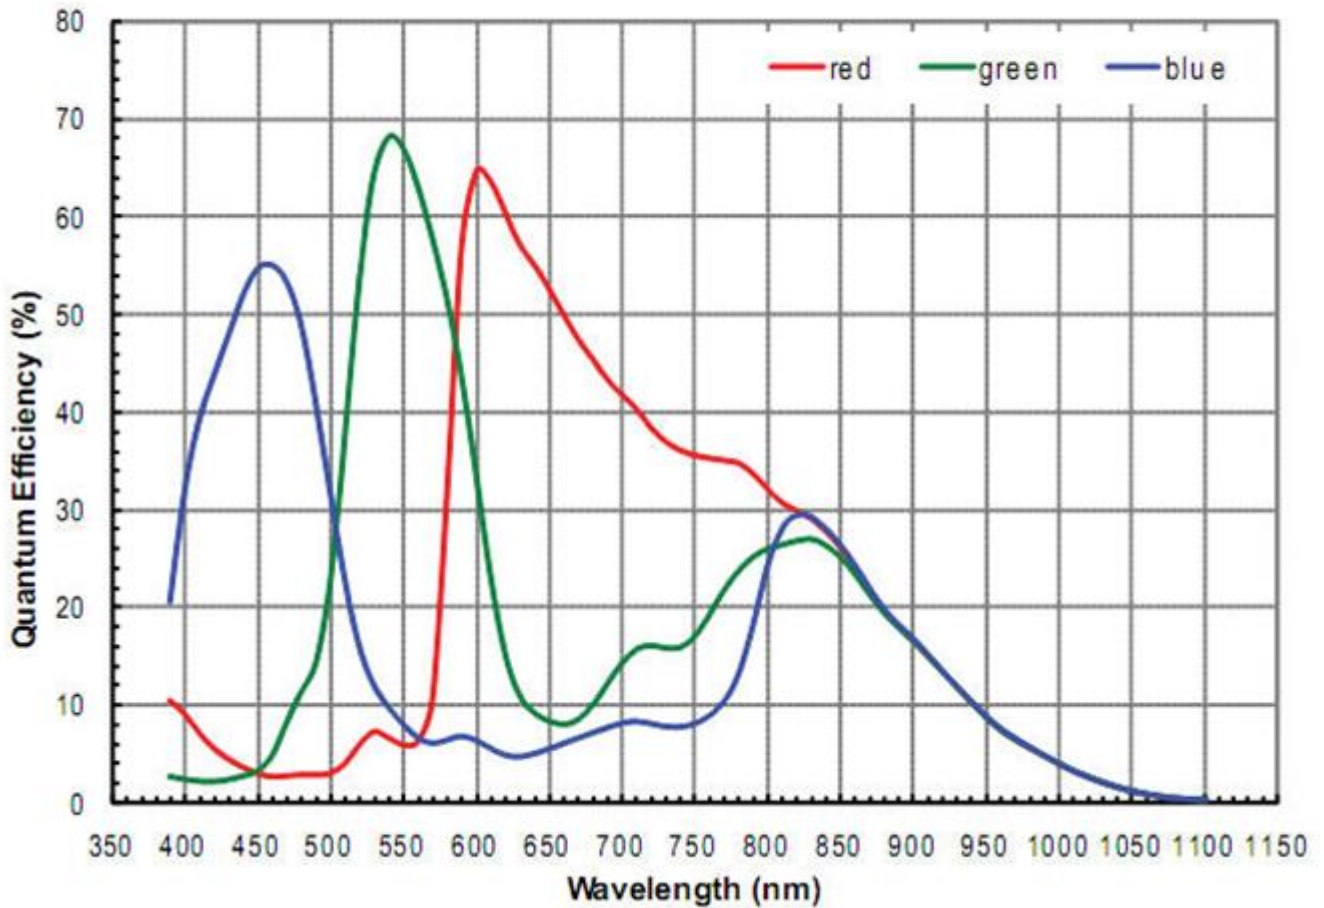

Quantum Efficiency – Color Sensor

USB 3.0 Port & ST4 Port

USB 3.0 Port: can provide 5Gb bandwidth to let ASI120S run at 60 fps (10bit, high speed mode) at full resolution (1.2Mega).

ST4 Port: can be used connect with auto guider port of mount, for guiding.

Mechanical Diagram