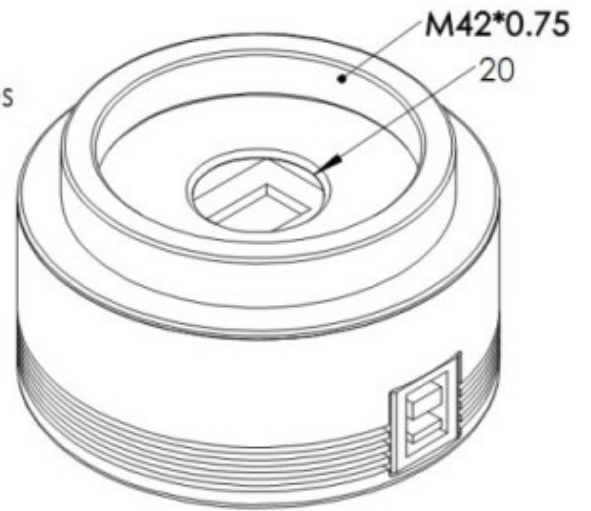

The **ASI120** camera uses a **AR0130CS** 1/3" sensor (4.8 mm x 3.6 mm). This camera has **1280 x 960 pixels**. The pixel size is 3.75 µm x 3.75 µm. This camera provides **12bit** ADC.

Astrophotography Performance

ST4 Port: can be used connect with auto guider port of mount, for guiding.

Mechanical Diagram

Unit:mm

Specifications

Camera technical details

Sensor: 1/3" CMOS AR0130CS(Color) / MT9M034(mono)
Resolution: 1.2Mega Pixels 1280×960
Pixel Size: 3.75µm
Exposure Range: 64µs-1000s
ROI: Supported
Interface: USB3.0/USB2.0
Bit rate: 12bit output(12bit ADC)
Adaptor: 2" / 1.25" / M42X0.75
Dimension: φ62mm X 28mm
Weight: 100g
Working Temperature: -5°C—45°C
Storage Temperature: -20°C—60°C
Working Relative Humidity: 20%—80%
Storage Relative Humidity: 20%—95%