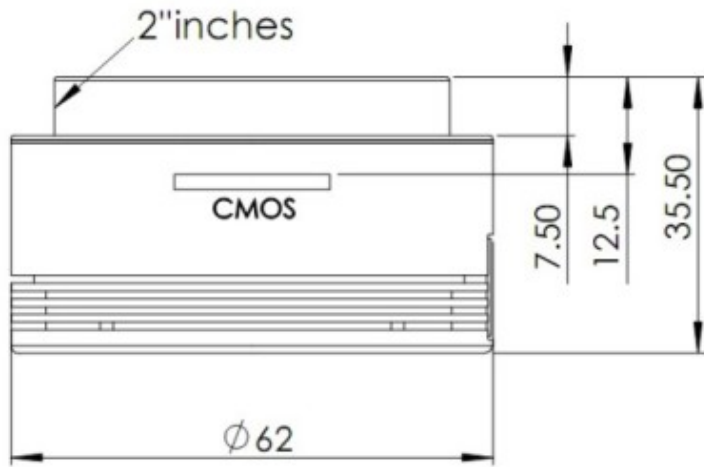

The **ASI120** camera uses a **AR0130CS** 1/3" sensor (4.8 mm x 3.6 mm). This camera has **1280 x 960 pixels**. The pixel size is 3.75 µm x 3.75 µm. This camera provides **12bit** ADC.

Astrophotography Performance

ST4 Port: can be used connect with auto guider port of mount, for guiding.

Mechanical Diagram

Unit:mm

Specifications

Camera technical details

Sensor: 1/3" CMOS AR0130CS(Color) / MT9M034(mono)
Resolution: 1.2Mega Pixels 1280×960
Pixel Size: 3.75µm
Exposure Range: 64µs-1000s
ROI: Supported
Interface: USB3.0/USB2.0
Bit rate: 12bit output(12bit ADC)
Adaptor: 2" / 1.25" / M42X0.75
Dimension: φ62mm X 28mm
Weight: 100g
Working Temperature: -5°C—45°C
Storage Temperature: -20°C—60°C
Working Relative Humidity: 20%—80%
Storage Relative Humidity: 20%—95%

Supported resolution

Binning 1×1:
1280X960@60FPS
1280X720@98FPS
1280X600@116FPS
1280X400@168FPS
960X960@74FPS
1024X768@90FPS
1024X400@160FPS
800X800@85FPS
800X640@106FPS
800X480@141FPS
640X480@133FPS
512X440@145FPS
512X400@158FPS
480X320@196FPS
320X240@254FPS