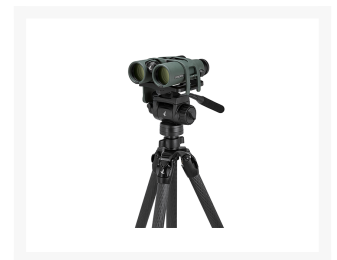

Short Description

LIGHTWEIGHT AND FLEXIBLE

Innovative accessories that are perfectly tailored to these binoculars enhance the functionality of your equipment. Apart from being user-friendly, harmonious design also plays a key role. Our accessories offer you all kinds of useful add-ons, allowing you to tailor your SWAROVSKI OPTIK binoculars to your personal needs.

Description

UTAs universal tripod adapter

The UTAs universal tripod adapter (Arca-Swiss-compatible) is designed for simple mounting on SWAROVSKI OPTIK tripods. Thanks to the flexible concept, the whole EL family, the EL Range and the SLC 42 can be easily attached to the tripod for comfortable and steady viewing.