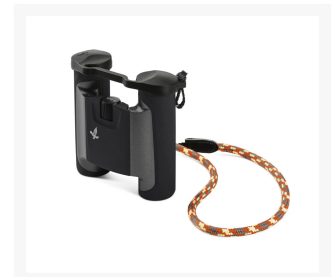

Sirius Optics
Unit 1
26 Darnick Street
Underwood, Qld 4119

Opening Hours
10am-5:30pm Mon-Fri
9am-2pm Sat

Phone: 07 3423 2355
www.sirius-optics.com.au

Swarovski CL Pocket 8x25 Anthracite - Mountain

AUD
\$1,190.00

Product Images

Short Description

Big on quality - small in size: The exciting new CL Pocket Mountain in Anthracite is a folding compact binocular with exceptional optical quality.

Description

The CL Pocket 8 x 25 offers maximum viewing comfort, even for long periods, and fits perfectly in your hand.

The twist-in eyecups can be individually adjusted, ensuring that eyeglass wearers can also make the most of its large field of view. With the CL Pocket and matching bag you'll always be ready to marvel at the wonders of nature.

With the CL Pocket 8x25 in Anthracite and matching bag you'll always be ready to marvel at the wonders of nature.

Additional Information

Specifications	N/A
----------------	-----