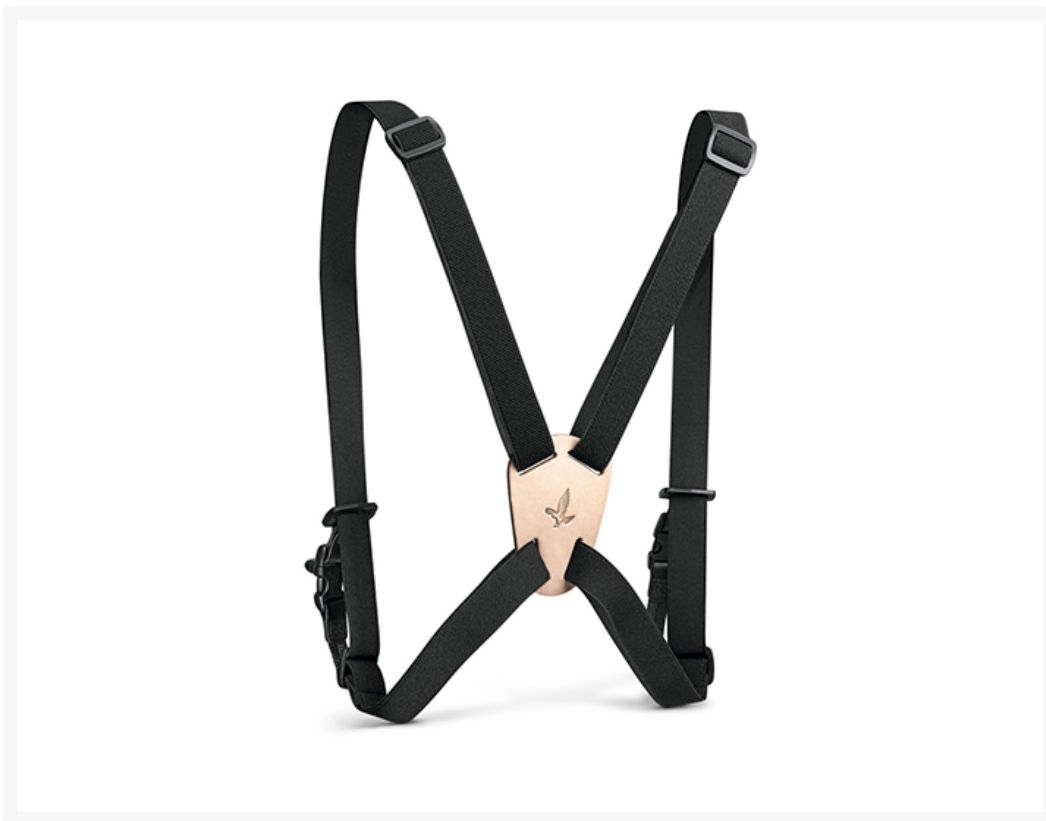

Swarovski BSP Bino Suspender Pro

AUD \$95.00

Product Images

Short Description

COMFORTABLY OVER THE SHOULDERS

Innovative accessories that are perfectly tailored to these binoculars enhance the functionality of your equipment. Apart from being user-friendly, harmonious design also plays a key role. Our accessories offer you all kinds of useful add-ons, allowing you to tailor your SWAROVSKI OPTIK binoculars to your personal needs.

NOTE: The BSP Bino Suspender Pro is compatible with the Companion, SLC, EL and NL Pure range of Swarovski binoculars. For fitment to SLC binoculars the round end attachments must be undone and the short end strap then tied directly to the binocular.

Description

BSP bino suspender pro

Keeping your binoculars comfortably close at hand: the bino suspender takes the strain off the neck area by evenly distributing weight across the upper body.

NOTE: The BSP Bino Suspender Pro is compatible with the Companion, EL and NL Pure range of Swarovski binoculars only.