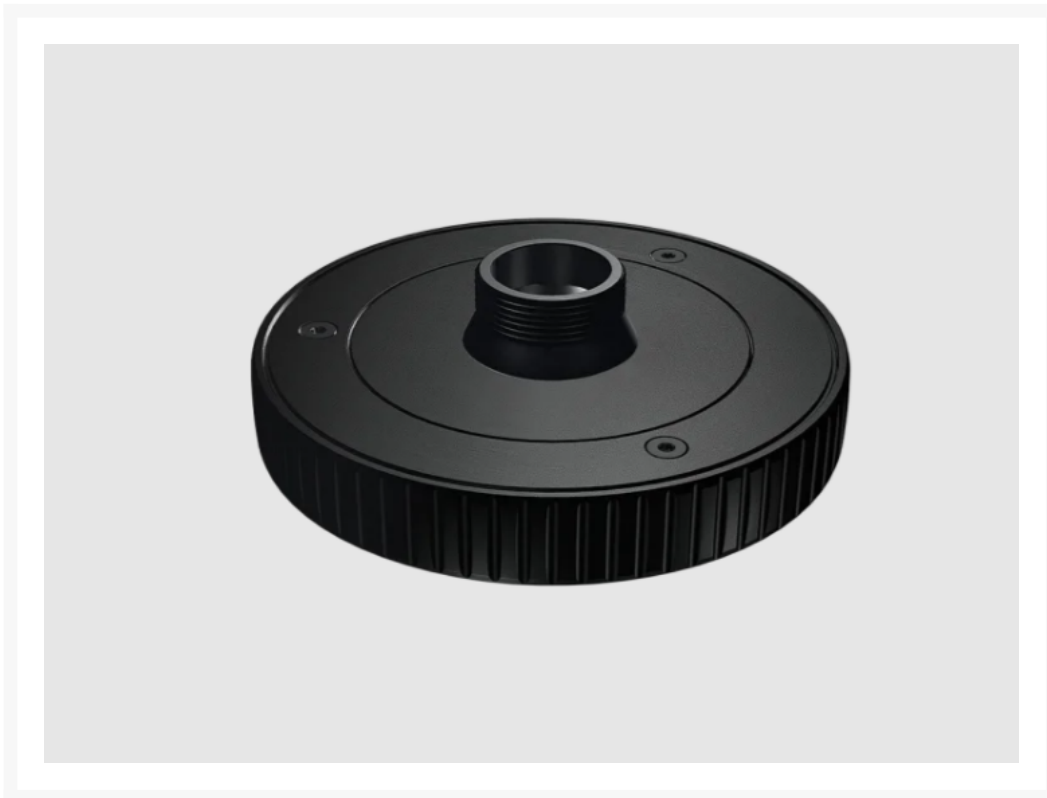

Sirius Optics
Unit 1
26 Darnick Street
Underwood, Qld 4119

Opening Hours
10am-5:30pm Mon-Fri
9am-2pm Sat

Phone: 07 3423 2355
www.sirius-optics.com.au

Swarovski AR-Bs Adapter ring for CL Pocket Binoculars

AUD \$59.00

Product Images

Short Description

For use with VPA phone adapter

Description

The AR-Bs adapter ring is designed for use with binocular systems from SWAROVSKI OPTIK. It is easy to fit and connects your CL Pocket and CL Curio to your smartphone.