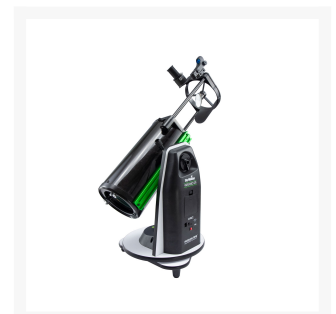

Sky-Watcher Virtuoso 150mm Collapsible GTI (WIFI)

AUD
\$689.00

Product Images

Short Description

150 mm 6" VIRTUOSO GTi Tabletop Reflector

- Portable tabletop GOTO with WiFi. (Handset optional)

- Telescope can be controlled with SynScan Pro App for iOS and Android
- GOTO via SynScan free app
- Powered by standard DC12V
- Sky Watchers unique Freedom Find dual encoder technology

NOTE: This telescope features a 'mini-Dobsonian' mount and is designed to be set up for use on a table or other elevated surface, rather than on the ground. It does not use a tripod.

Description

The Sky-Watcher VIRTUOSO GTi 150/750mm Tabletop Reflector is a fully automatic telescope ideal for intermediate astronomers and those who want portability and getting to the serious business of observing.

Aligning the Virtuoso mount does not take very long at all using the “Bright Object” alignment mode, and using the computerised SynScan system is the ultimate upgrade that allows automatic pointing and tracking of more than 42,000 object in the sky!

The Virtuoso 6” Collapsible reflector is a compact and easy-to-use table top telescope, ideal for all kind of observations.

The patented collapsible system makes it is particularly easy to store and transport. You simply extend the tube, point the telescope using the red dot finder scope, insert the eyepiece and you are away on an night of observing. The Sky-Watcher Virtuoso telescope will show you Saturn’s rings, Jupiter’s bands, Mars and even phases of Venus.