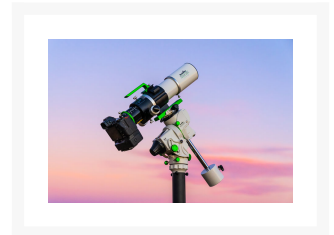

Sirius Optics
Unit 1
26 Darnick Street
Underwood, Qld 4119

Opening Hours
10am-5:30pm Mon-Fri
9am-2pm Sat

Phone: 07 3423 2355
www.sirius-optics.com.au

Sky-Watcher Star Adventurer GTI Goto Mount Wifi

AUD
\$1,249.00

Product Images

Short Description

--

Description

Sky-Watcher Star Adventurer GTi is user-friendly and provides various combinations to satisfy all your needs for astrophotography. It is a high precision, GOTO fast star finding, stable astrophotography bracket. It is small and portable. It is the best choice for astronomy enthusiasts to travel, astronomical photography and observation.

- Multi-Purpose Mount Only
- Payload: 5kg
- Self-weight: 2.6kg
- Counterweight: 1x 0.7kg & 1x 1.6kg, Dual-Tilt, Removable Rod (Pre 2023 models are supplied with 1 x 2.3kg counterweight.)
- Polar Scope: Built in polar scope with illuminator
- Latitude Range: 0 to 70 Degree
- Connectivity: Hand Controller, USB, Wi-Fi Autoguider, DSLR
- Controller: SynScan Pro App (Android/iOS/PC) SynScan Hand Controller (Opt.)
- Power: DC 12V or 8-AA Batteries
- Compatible with 3/8" camera tripod thread

Additional Information

Specifications	Power Supply	DC 12V or 8-AA Batteries
	Payload Capacity	11 lb
	Self-weight	5.7 lb
	Counterweight	1x 0.7kg & 1x 1.6kg, Dual-Tilt, Removable Rod. Pre 2023 models are supplied with 1 x 2.3kg counterweight.
	Polar Scope	Built-in, Illuminated
	Latitude Range	0 to 70 Degree
	Connectivity	Hand Controller, USB, Wi-Fi Autoguider, DSLR
	Controller	SynScan Pro App (Android/iOS/PC) SynScan Hand Controller (Opt.)