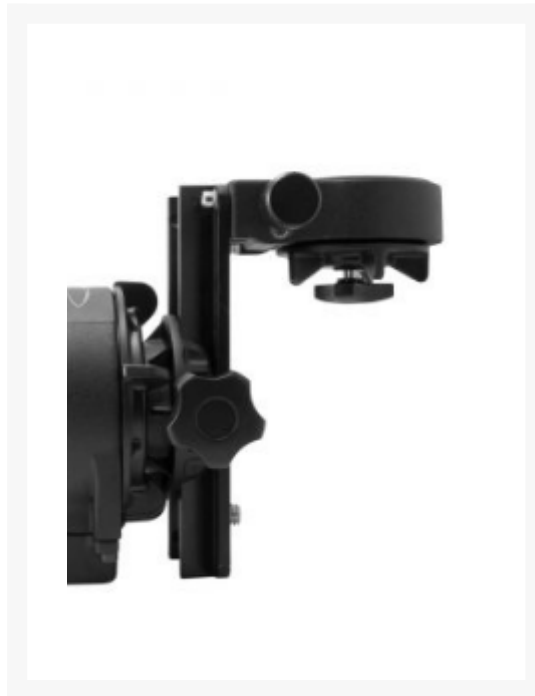

Sirius Optics
Unit 1
26 Darnick Street
Underwood, Qld 4119

Opening Hours
10am-5:30pm Mon-Fri
9am-2pm Sat

Phone: 07 3423 2355
www.sirius-optics.com.au

Sky-Watcher Star Adventurer Adjusting Base on Dovetail Bar

AUD \$79.00

Product Images

Short Description

Adjustable dovetail L-Bracket with declination fine adjustment

Description

The Dovetail L-Bracket, used in conjunction with the optional counterweight shaft/counterweight also allows small telescopes (e.g. Maksutov 90mm), with a 1/4"-20 tripod fitting, to be used with the Star Adventurer. A small telescope and camera (using a ball

head, not supplied) can be mounted simultaneously on the Dovetail L-bracket. Using just the dovetail bar from the Dovetail L-Bracket, two cameras can be mounted at the same time using two tripod ball heads (not supplied).