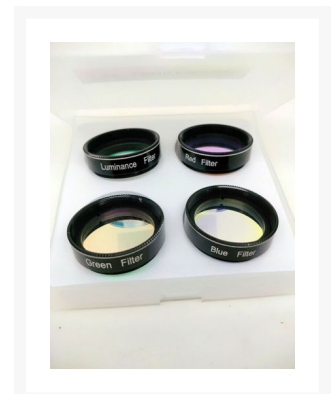

Sirius Optics
Unit 1
26 Darnick Street
Underwood, Qld 4119

Opening Hours
10am-5:30pm Mon-Fri
9am-2pm Sat

Phone: 07 3423 2355
www.sirius-optics.com.au

Sirius Optics LRGB Filter Set 1.25 Inch

AUD
\$149.00

Product Images

Short Description

1.25" LRGB Filter Set for Colour imaging with Monochrome Cameras.

Description

- Made from Optical Grade Glass
- Infrared wavelength 700-1100nm cut-off

- Multi-layers anti-reflection coating