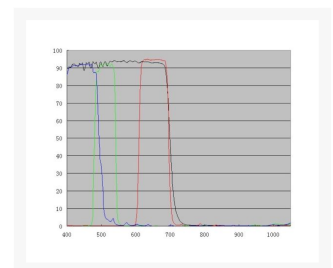

Short Description

1.25" LRGB Filter Set for Colour imaging with Monochrome Cameras.

Description

- Made from Optical Grade Glass
- Infrared wavelength 700-1100nm cut-off

- Multi-layers anti-reflection coating

Light Transmission Curve:

Additional Information

Specifications

No