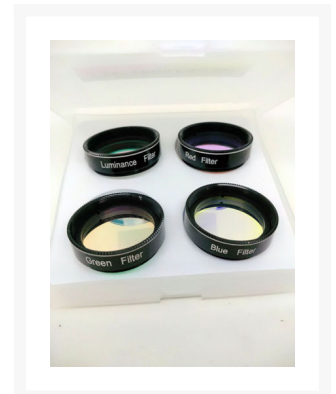

Sirius Optics
Unit 1
26 Darnick Street
Underwood, Qld 4119

Opening Hours
10am-5:30pm Mon-Fri
9am-2pm Sat

Phone: 07 3423 2355
www.sirius-optics.com.au

Sirius Optics LRGB Filter Set 1.25 Inch

AUD
\$149.00

Product Images

Short Description

1.25" LRGB Filter Set for Colour imaging with Monochrome Cameras.

Description

- Made from Optical Grade Glass
- Infrared wavelength 700-1100nm cut-off

- Multi-layers anti-reflection coating