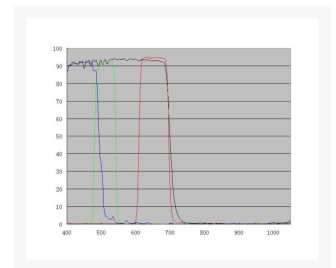

Short Description

1.25" LRGB Filter Set for Colour imaging with Monochrome Cameras.

Description

- Made from Optical Grade Glass
- Infrared wavelength 700-1100nm cut-off

- Multi-layers anti-reflection coating

Light Transmission Curve:

Additional Information

Specifications

No