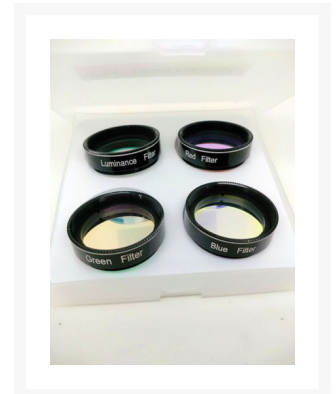

Sirius Optics
Unit 1
26 Darnick Street
Underwood, Qld 4119

Opening Hours
10am-5:30pm Mon-Fri
9am-2pm Sat

Phone: 07 3423 2355
www.sirius-optics.com.au

Sirius LRGB Filter Set 1.25 Inch

AUD
\$149.00

Product Images

Short Description

1.25" LRGB Filter Set for Colour imaging with Monochrome Cameras.

Description

- Made from Optical Grade Glass
- Infrared wavelength 700-1100nm cut-off

- Multi-layers anti-reflection coating