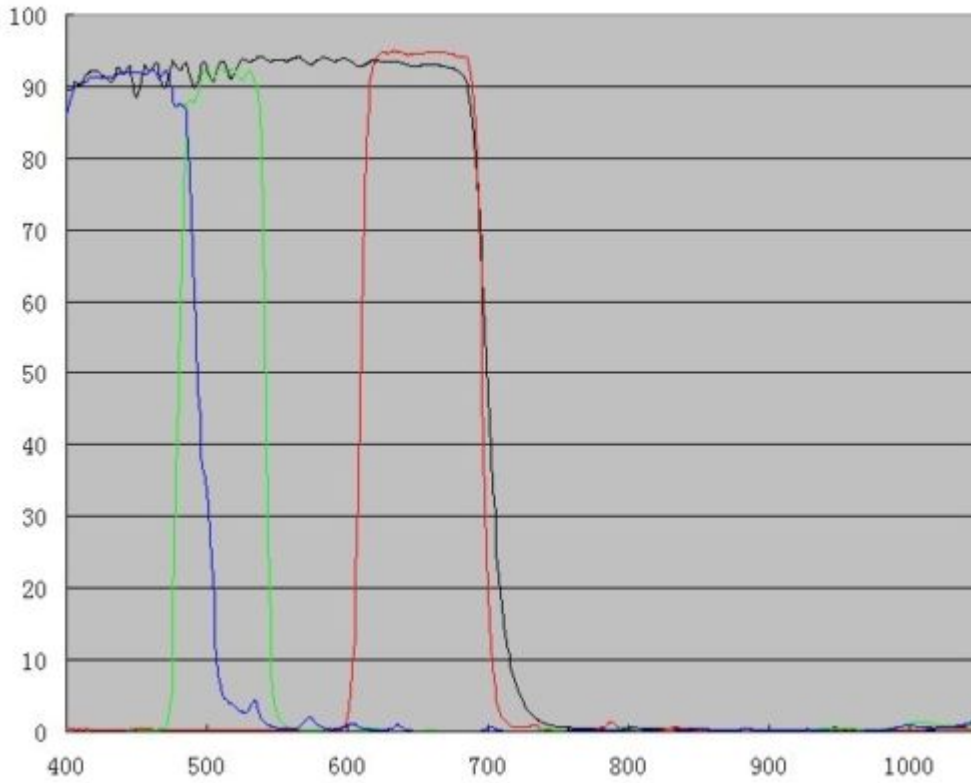

Short Description

1.25" LRGB Filter Set for Colour imaging with Monochrome Cameras.

Description

- Made from Optical Grade Glass
- Infrared wavelength 700-1100nm cut-off

- Multi-layers anti-reflection coating

Light Transmission Curve:

Additional Information

Specifications

No