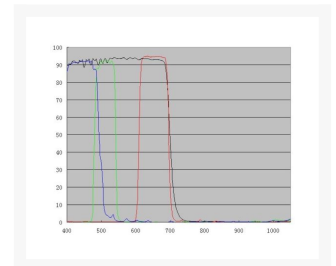

Short Description

1.25" LRGB Filter Set for Colour imaging with Monochrome Cameras.

Description

- Made from Optical Grade Glass
- Infrared wavelength 700-1100nm cut-off

- Multi-layers anti-reflection coating

Light Transmission Curve:

Additional Information

Specifications

No