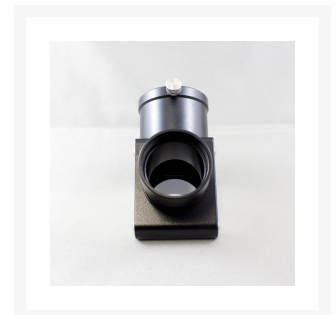

Sirius Optics
Unit 1
26 Darnick Street
Underwood, Qld 4119

Opening Hours
10am-5:30pm Mon-Fri
9am-2pm Sat

Phone: 07 3423 2355
www.sirius-optics.com.au

Sirius 90 Degree Mirror Diagonal 1.25 Inch

AUD \$80.00

Product Images

Short Description

--

Description

This diagonal mirror is 1.25" adapter, and it is Metal Housing, glass mirror, it is used for Refractor telescope.

Additional Information

Specifications

- - 1.25" standard size
- - 90 degree design
- - All metal construction
- - 2 x dust caps included