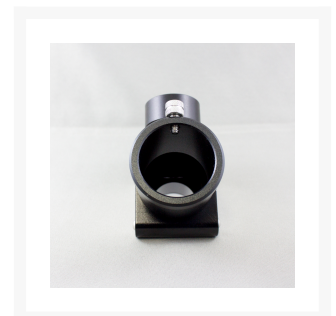

Sirius Optics
Unit 1
26 Darnick Street
Underwood, Qld 4119

Opening Hours
10am-5:30pm Mon-Fri
9am-2pm Sat

Phone: 07 3423 2355
www.sirius-optics.com.au

Sirius 90 Degree Mirror Diagonal 1.25 Inch

AUD \$80.00

Product Images

Short Description

--

Description

This diagonal mirror is 1.25" adapter, and it is Metal Housing, glass mirror, it is used for Refractor telescope.

Additional Information

Specifications

- - 1.25" standard size
- - 90 degree design
- - All metal construction
- - 2 x dust caps included