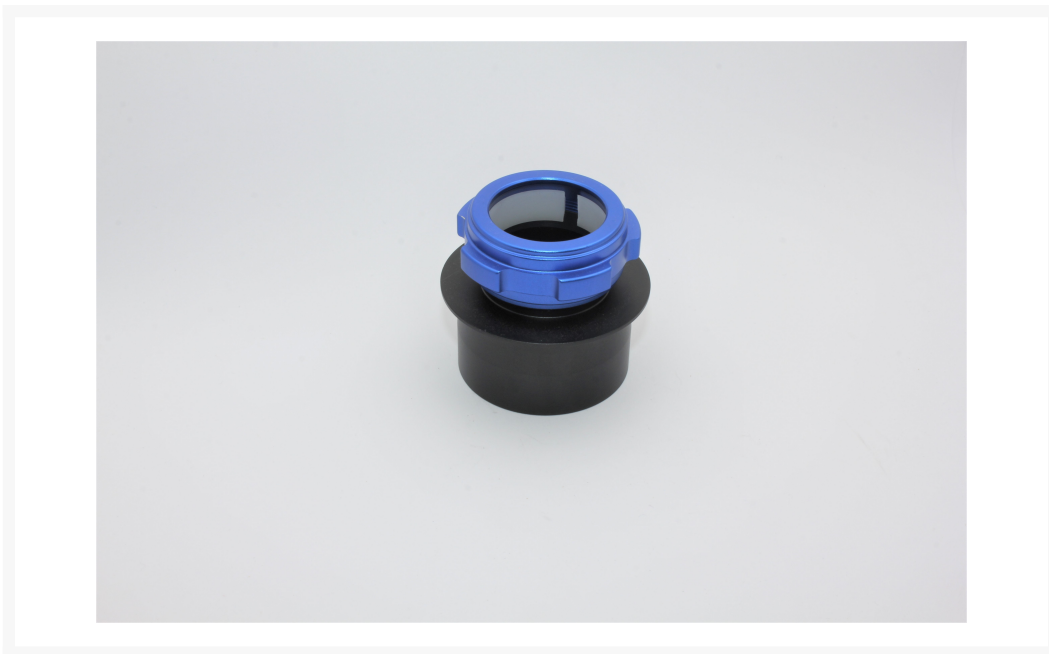

Sirius Optics
Unit 1
26 Darnick Street
Underwood, Qld 4119

Opening Hours
10am-5:30pm Mon-Fri
9am-2pm Sat

Phone: 07 3423 2355
www.sirius-optics.com.au

Sirius 2 inch to 1.25 inch Locking Adapter

AUD \$49.00

Product Images

Short Description

--

Description

2" to 1.25" Twist-Lock Eyepiece Adapter

Additional Information

Specifications

No