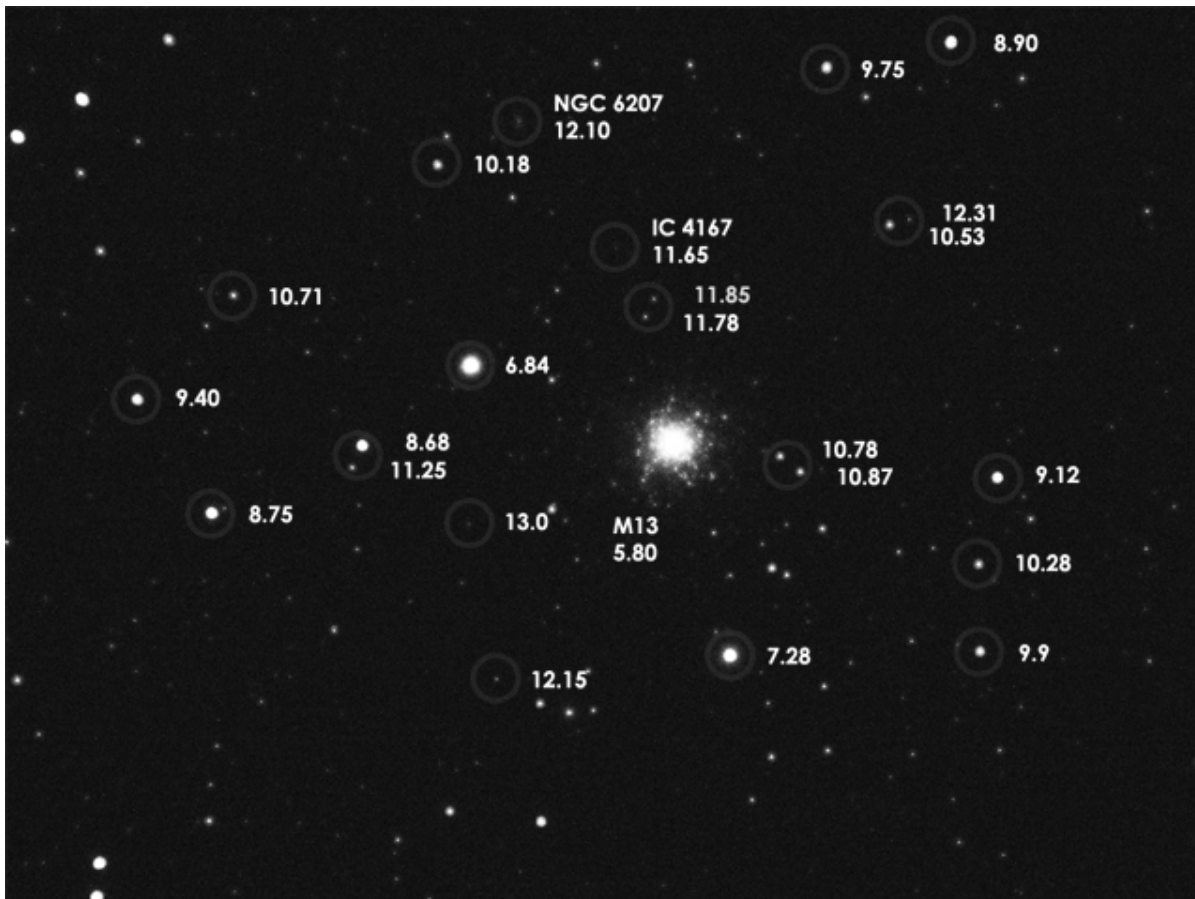

## Description

Step up to the next level of guiding accuracy and multi-purpose imaging versatility with the Orion StarShoot AutoGuider Pro Mono Astrophotography Camera. This highly sensitive monochrome imaging device is primarily designed for precise autoguiding, but it also performs as a high-quality astrophotography camera.

Boasting an astounding 74% quantum efficiency, the StarShoot AutoGuider Pro will literally "guide" you to capturing better, cleaner, more precise astrophotos thanks to its sensitivity when used as an autoguider, and it features a built-in ST-4 port. The camera's slim, lightweight design allows for improved back-focus range and better compatibility with guiding and imaging accessories such as off-axis guiders.

The StarShoot AutoGuider Pro Mono Astrophotography Camera's high quantum efficiency will help guide you to better astrophotos.

Its 1/3" CMOS sensor resolution of 1280x960 (1.2MP) not only helps achieve delightfully accurate autoguiding, it also makes the StarShoot AutoGuider Pro an ideal solar system imaging camera capable of capturing sharp monochrome exposures of the Moon and planets. The camera's exceptionally fast frame rate of up to 200 frames per second (FPS) ensures you'll catch even the most fleeting moments of clear seeing for great results.

M13 region showing star magnitudes - Unprocessed, 5 second exposure using the Orion Deluxe Mini 50mm Guide Scope and the Orion StarShoot Autoguider Pro Mono Astrophotography Camera.

This versatile camera can even be used for imaging deep space objects such as galaxies and nebulas thanks to its long 10-minute maximum exposure time, and it can capture quick exposures as short as 20ms. Since the StarShoot AutoGuider Pro Mono Astrophotography Camera features a monochrome imaging chip, you can control and experiment with different balances of LRGB and narrowband filters to accentuate details.