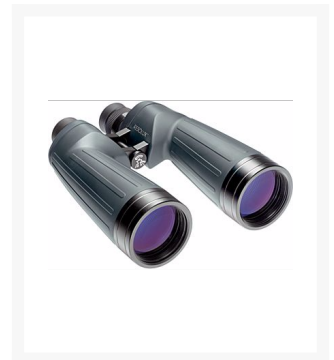

AUD
\$739.00

Product Images

Short Description

- These rugged 10.5-power Orion Resolux astronomical binoculars provide high-resolution views with a nice flat-field
- Fully waterproof and nitrogen purged construction prevents lens fogging in damp conditions
- High-quality BAK-4 prisms and advanced multi-coatings on all optical surfaces provide maximum light throughput for bright views rich in contrast
- Orion's 10.5x70 Resolux binoculars are still hand holdable for short viewing sessions, and have a nice 5.0-deg field of view
- Attachment to a tripod with the included tripod adapter is recommended for extended use. Tripod sold separately.

With this Resolux 10.5x70 binocular, you'll enjoy performance that you simply won't find in other binoculars. Your first scan of the Milky Way will prove it - pinpoint stars set in bold contrast against the dark background. Gorgeous! The extra-large BAK-4 prisms and advanced multi-coatings on all optical surfaces really drink in the light. The eyepieces focus individually, which yields a sturdier mechanical design than a center-focus mechanism. And with 23mm of eye relief, even eyeglass wearers will see the full field of view. Supple rubber eyecups can fold down, if desired, for more comfortable use while wearing eyeglasses.

This Resolux 10.5x70 binocular's all-metal housing is armored with thick rubber to ensure a secure, comfortable grip. Each binocular comes with lens caps, heavy-duty tripod adapter, and neck strap. This binocular comes with a foam-lined hard case.