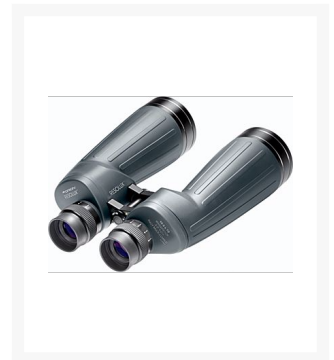

AUD
\$739.00

Product Images

Short Description

- These rugged 10.5-power Orion Resolux astronomical binoculars provide high-resolution views with a nice flat-field
- Fully waterproof and nitrogen purged construction prevents lens fogging in damp conditions
- High-quality BAK-4 prisms and advanced multi-coatings on all optical surfaces provide maximum light throughput for bright views rich in contrast
- Orion's 10.5x70 Resolux binoculars are still hand holdable for short viewing sessions, and have a nice 5.0-deg field of view
- Attachment to a tripod with the included tripod adapter is recommended for extended use. Tripod sold separately.

With this Resolux 10.5x70 binocular, you'll enjoy performance that you simply won't find in other binoculars. Your first scan of the Milky Way will prove it - pinpoint stars set in bold contrast against the dark background. Gorgeous! The extra-large BAK-4 prisms and advanced multi-coatings on all optical surfaces really drink in the light. The eyepieces focus individually, which yields a sturdier mechanical design than a center-focus mechanism. And with 23mm of eye relief, even eyeglass wearers will see the full field of view. Supple rubber eyecups can fold down, if desired, for more comfortable use while wearing eyeglasses.

This Resolux 10.5x70 binocular's all-metal housing is armored with thick rubber to ensure a secure, comfortable grip. Each binocular comes with lens caps, heavy-duty tripod adapter, and neck strap. This binocular comes with a foam-lined hard case.