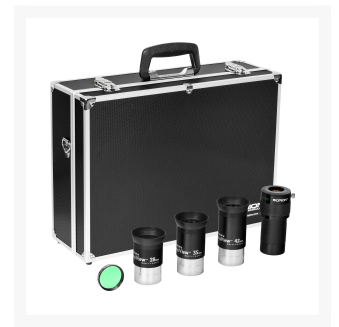

Short Description

Description

Sometimes less is more.

With most telescopes you can often see objects in the sky better with lower power and a wider field of view. This is especially true when going after faint, expansive deep-sky objects such as nebulas, galaxies, and star clusters. Using larger, less powerful 2" eyepieces and accessories lets you increase the true field of view of your telescope and lower the magnification of your observations, which makes finding objects easier while letting you explore a larger "window" of night sky. With these benefits in mind, we developed the Orion 2" Telescope Accessory Kit - a complete set of 2" accessories for your telescope. This assortment of 3 DeepView eyepieces, a 2" Barlow lens, 2" SkyGlow filter, and a carrying case provides a perfect introduction to the advantages of deep-sky viewing with 2" telescope accessories.

Let's check out each of the 2" accessories that come in this kit:

Start your wide-field observations with the 42mm DeepView eyepiece.

Use the included 42mm DeepView 2" eyepiece to obtain bright, low-power views through your telescope. The 42mm DeepView provides a wide 52° apparent field-of-view, and a big 38mm diameter field stop for exploring wide swaths of sky. All Deepview 2" eyepieces boast 20mm eye relief - the optimal distance between your eye and the eyepiece lens to obtain a clear image of the entire field-of-view without any vignetting. The 42mm DeepView eyepiece weighs 13 oz.

Use the included 35mm DeepView eyepiece to take a closer look.

To increase magnification, swap out the 42mm with the included 35mm DeepView eyepiece for a higher-power view. The 35mm DeepView provides a wider 56° apparent field-of-view, and a substantial 37mm diameter field stop. As with all Orion DeepView oculars, the 35mm model features multi-coated 3-element optics with blackened lens edges for great contrast. The 35mm DeepView weighs 12 oz.