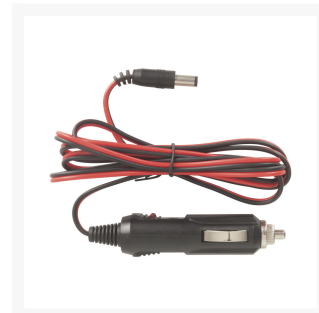

Product Images

Short Description

Save with the NexStar SE Essentials Kits. Get must-have accessories to get your Celestron NexStar SE Series (4SE, 5SE, 6SE, 8SE) up and running.