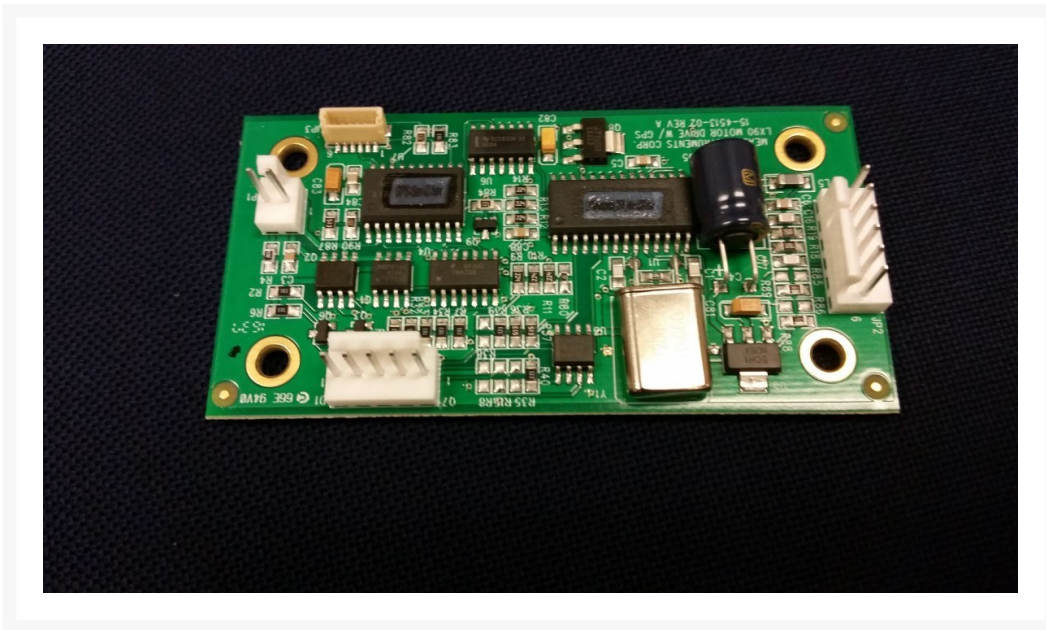

Sirius Optics
Unit 1
26 Darnick Street
Underwood, Qld 4119

Opening Hours
10am-5:30pm Mon-Fri
9am-2pm Sat

Phone: 07 3423 2355
www.sirius-optics.com.au

Meade Lx90 R.A. Motor Driver Board

AUD
\$199.00

Product Images

Short Description

Compatibility: LX90 8", LX90 10" and LX90 12" models. Compatibility: LX90 8", LX90 10" and LX90 12" models.

Description

Compatibility: LX90 8", LX90 10" and LX90 12" models. Compatibility: LX90 8", LX90 10" and LX90 12" models.