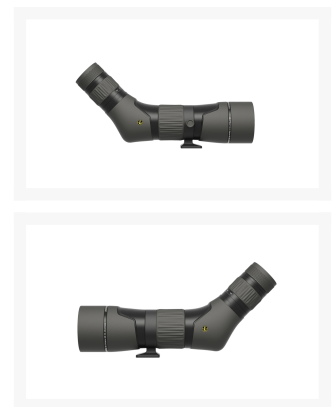

AUD
\$799.00

Product Images

Short Description

Built for the harshest conditions, the SX™-2 Alpine® HD 20-60x60mm angled spotting scope is a must have for all serious hunters or shooters who want a little more HD magnification and the weight savings offered by a smaller objective. It features a rugged design and an oversized eyepiece that allows for comfortable all-day glassing.

Description

Built for the harshest conditions, the SX™-2 Alpine® HD 20-60x60mm angled spotting scope is a must have for all serious hunters or shooters who want a little more HD magnification and the weight savings offered by a smaller objective. It features a rugged design and an oversized eyepiece that allows for comfortable all-day glassing.

Built around Leupold's Advanced Optical System, it offers tried and true light transmission for extended glassing sessions, best in class glare reduction in harsh light, and the resolution and clarity that recreational sportsmen and sportswomen demand. The angled, rotatable eyepiece provides you with multiple viewing options and allows you to glass uphill angles without any discomfort.

- High-definition, calcium-fluoride lenses ensure incredible clarity at all magnification levels.
- Features an extremely smooth focusing system for fine adjustments.
- A built-in 1/4-20 rotatable tripod adapter port makes it easy to mount to a tripod.
- Features twist-up eyecups and generous eye relief for comfortable extended viewing.