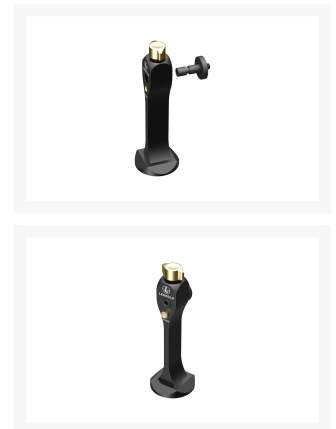

Product Images

Short Description

Quick Release Adapter for Binoculars

Description

Packing binoculars instead of a spotting scope can shave pounds off your kit, helping you crest more ridges without sapping your energy. And now, you can avoid the shakiness of free-hand glassing by quickly and easily locking down your binos to your tripod. Upgrade your loadout with the Quick Stem binocular tripod adapter, and finally, see what you've been missing.

The Quick Stem's Arca-Swiss compatible base secures your binoculars to any Leupold tripod, while its quick-release button detaches them for safe storage once you're ready to move. Made from tough and dependable aircraft-grade aluminium, this adapter will easily handle the abuse of tracking animals over rugged terrain.