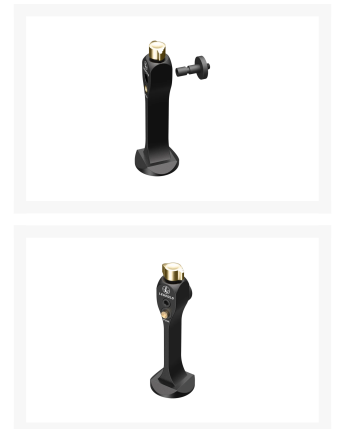

Product Images

Short Description

Quick Release Adapter for Binoculars

Description

Packing binoculars instead of a spotting scope can shave pounds off your kit, helping you crest more ridges without sapping your energy. And now, you can avoid the shakiness of free-hand glassing by quickly and easily locking down your binos to your tripod. Upgrade your loadout with the Quick Stem binocular tripod adapter, and finally, see what you've been missing.

The Quick Stem's Arca-Swiss compatible base secures your binoculars to any Leupold tripod, while its quick-release button detaches them for safe storage once you're ready to move. Made from tough and dependable aircraft-grade aluminium, this adapter will easily handle the abuse of tracking animals over rugged terrain.

- Lightweight, slim design makes tossing it in your pack easy even when space is at a premium.
- Quick-release button detaches your binoculars fast so you can safely store them in your harness.
- The tough and dependable 6061-T6 aluminium body stands up to abuse without losing tension.
- Arca-Swiss compatible base secures your binoculars to any Leupold tripod with no adapter plate needed. The bottom of the adapter has a threaded L-20 for use with any tripod plate that is not arca-swiss.
- The included universal stud fastens to any binoculars and adds additional security to the quick-release system.