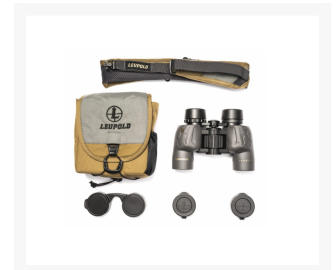

Leupold BX-1 Yosemite 8x30 Grey Binoculars

AUD
\$279.00

Product Images

Short Description

- Armour coated
- BAK 4 prisms
- Central focus dial
- Ergonomic design
- Fully multi coated lenses
- Lead free
- Narrow interpupillary distance
- Phase coated
- Porro prism design
- Proprietary nitrogen fill process

Comes with Pro Gear Accessories - Go Afield Shoulder Strap, binocular case, lens covers, and a lens cloth.

Featuring:

- The durable housing is shrouded in a easy-grip rubber armor coating that provides a positive grasp in all conditions
- Delivers a perfectly round exit pupil with virtually no edge distortion and a crisp, clear image.
- Large, tactile focus dial is easy to find and use, even with gloved hands, which gives you the precision focus you need to pick antlers out of the trees or hide out of the brush.
- Our ergonomic design ensures our products are slim, lightweight, and fit well in your hands no matter what size they are.
- Our fully multi-coated lens system ensures maximum brightness for clarity, contrast, and color fidelity.
- Precision ground lenses feature lead/arsenic-free environmentally friendly glass compositions. It's a small step, but one in the right direction.
- Smaller interpupillary distance settings (50mm to 70mm) give a wider range of people full use of the optics.
- Phase coated roof prisms significantly increase resolution for a sharp sight picture from edge-to-edge of the visual field.
- The Porro prism design offers the user excellent depth perception and outstanding 3D image representation.
- Made with Leupold's Proprietary nitrogen sealing process, which has become the industry standard. Rugged and absolutely waterproof.
- Features twist-up eyecups and generous eye relief for comfortable extended viewing.
- Absolute waterproof and fogproof integrity means it's ready to perform in the field, in all conditions.