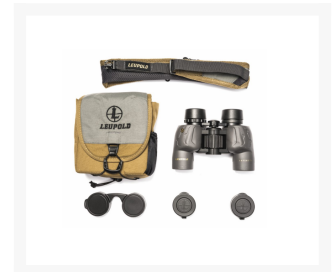

## Leupold BX-1 Yosemite 10x30 Grey Binoculars

AUD  
\$329.00

### Short Description

- Armour coated
- BAK 4 prisms
- Central focus dial
- Ergonomic design
- Fully multi coated lenses
- Lead free
- Narrow interpupillary distance
- Phase coated
- Porro prism design
- Proprietary nitrogen fill process

- Twist up eyecups
- Waterproof and fogproof

### Features:

- The durable housing is shrouded in a easy-grip rubber armor coating that provides a positive grasp in all conditions
- Delivers a perfectly round exit pupil with virtually no edge distortion and a crisp, clear image.
- Large, tactile focus dial is easy to find and use, even with gloved hands, which gives you the precision focus you need to pick antlers out of the trees or hide out of the brush.
- Our ergonomic design ensures our products are slim, lightweight, and fit well in your hands no matter what size they are.
- Our fully multi-coated lens system ensures maximum brightness for clarity, contrast, and color fidelity.
- Precision ground lenses feature lead/arsenic-free environmentally friendly glass compositions. It's a small step, but one in the right direction.
- Smaller interpupillary distance settings (50mm to 70mm) give a wider range of people full use of the optics.
- Phase coated roof prisms significantly increase resolution for a sharp sight picture from edge-to-edge of the visual field.
- The Porro prism design offers the user excellent depth perception and outstanding 3D image representation.
- Made with Leupold's Proprietary nitrogen sealing process, which has become the industry standard. Rugged and absolutely waterproof.
- Features twist-up eyecups and generous eye relief for comfortable extended viewing.
- Absolute waterproof and fogproof integrity means it's ready to perform in the field, in all conditions.