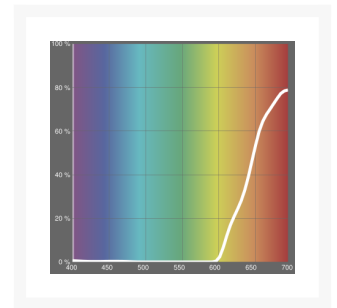

# LEE Medium Red Filter for Phones and Laptop Screens Half Sheet Cut to Size (24x21 inch)

**AUD \$19.00**

## Short Description

Originally used for lighting purposes, astronomers have adopted these optically-correct "colour gel" filters to use on flashlights, computer screens, smartphone and camera screens to preserve night vision, and is a must for star parties. Outperforms regular cellophane with colour consistency.

## Description

Transmission: 3.6%

Colour Temperature: 6774K

Sold per half-sheet (24" x 21").