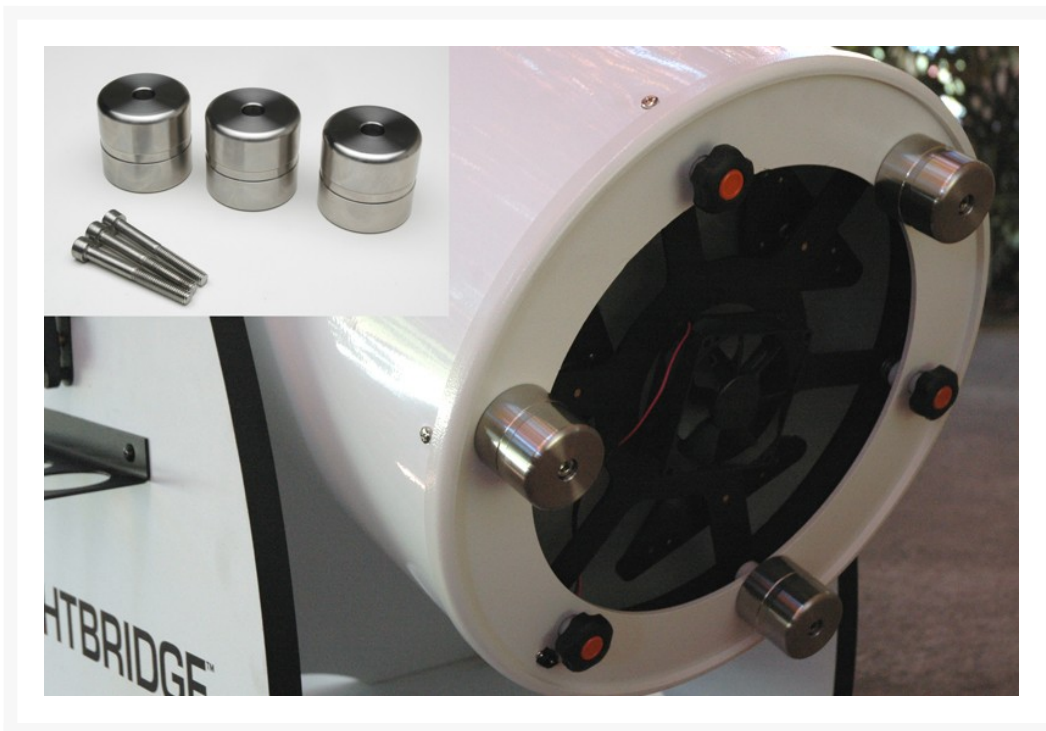

## Farpoint Counterweight Set Meade LightBridge 12in

**AUD \$95.00**

### Product Images

### Short Description

Machined from stainless steel, this set includes three 1-lb. counterweights to balance your LightBridge.

### Description

Machined from stainless steel, this set includes three 1-lb. counterweights to balance your LightBridge.