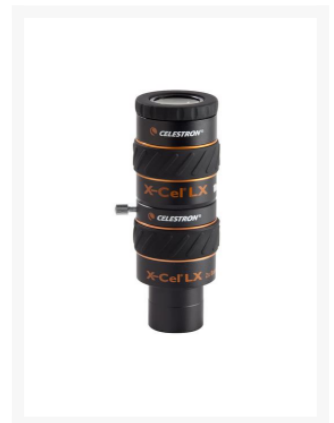

Product Images

Short Description

- Quality X-Cel LX 2x Barlow doubles the magnification of any 1.25" eyepiece
- 3-element apochromatic, fully multi-coated optics offer up bright, sharp images
- A rubber grip helps to avoid accidental drops
- Barrel is threaded to accept standard 1.25" filters

- A brass compression ring holds the eyepiece firmly in place

Description

When inserted between the eyepiece and telescope, this X-Cel 2X Barlow lens doubles the magnification of all your 1.25" eyepieces. The premium apochromatic optics yield high contrast, sharp images, virtually free of false color.

The black anodized housing with orange highlights matches the eyepieces in the Celestron X-Cel LX line. A centralized rubber grip helps to keep your hands securely on the barrel, even when your fingers are cold or you are wearing gloves. A brass compression ring just inside the top of the X-Cel Barlow grabs your eyepiece gently but firmly when you turn the thumbscrew. Once the thumbscrew has been secured in place, the brass ring keeps your eyepiece in the Barlow instead of relying on the tip of the thumbscrew itself, offering a better grip and protecting the barrel from scratches.

The barrel of the Celestron X-Cel LX 2x Barlow is threaded to accept 1.25" filters, allowing you to change eyepieces without removing and re-attaching the filter from each eyepiece barrel.

Additional Information