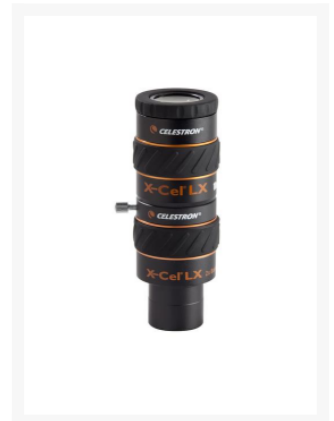

Product Images

Short Description

- Quality X-Cel LX 2x Barlow doubles the magnification of any 1.25" eyepiece
- 3-element apochromatic, fully multi-coated optics offer up bright, sharp images
- A rubber grip helps to avoid accidental drops
- Barrel is threaded to accept standard 1.25" filters

- A brass compression ring holds the eyepiece firmly in place

Description

When inserted between the eyepiece and telescope, this X-Cel 2X Barlow lens doubles the magnification of all your 1.25" eyepieces. The premium apochromatic optics yield high contrast, sharp images, virtually free of false color.

The black anodized housing with orange highlights matches the eyepieces in the Celestron X-Cel LX line. A centralized rubber grip helps to keep your hands securely on the barrel, even when your fingers are cold or you are wearing gloves. A brass compression ring just inside the top of the X-Cel Barlow grabs your eyepiece gently but firmly when you turn the thumbscrew. Once the thumbscrew has been secured in place, the brass ring keeps your eyepiece in the Barlow instead of relying on the tip of the thumbscrew itself, offering a better grip and protecting the barrel from scratches.

The barrel of the Celestron X-Cel LX 2x Barlow is threaded to accept 1.25" filters, allowing you to change eyepieces without removing and re-attaching the filter from each eyepiece barrel.

Additional Information