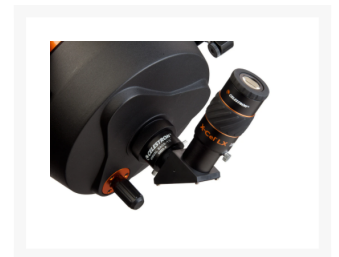

Product Images

Short Description

- X-Cel LX eyepieces, optimized for planetary viewing, offer a 60° field of view through a six-element fully multi-coated lens system
- Pop-up rubber eyeguards provide comfort and increase contrast. Raise and lower with a simple twist.
- A treaded rubber grip offers a no-slip grip, even with gloves on
- 1.25" barrels are threaded to accept filters

Description

Celestron X-Cel LX series eyepieces offer a 60° apparent field of view, perfect for the Moon, the planets, and a plethora of deep-sky objects. The premium six-element optical set is finished with multiple layers of high-transmission coatings for clear, sharp images. The edges of the optics are blackened for increased contrast. All seven X-Cel LX eyepieces sport 16mm of comfortable eye relief,

and are parfocal, which means you can switch out eyepieces within the series during observing sessions and little or no additional focusing will be required.

The X-Cel LX eyepiece body is made of black-anodized aluminum. The pop-up eyecups make it easy to adjust the height for different users. Turn them in one direction to extend the length, and the other direction to provide a flat surface, preferable to most eyeglass wearers. A threaded rubber grip around the center of the eyepiece barrel offers secure handling, even in moist conditions or with heavy gloves on. The 1.25" insert barrel is threaded to accept filters.

Additional Information

Specifications	Focal Length	2.3mm (0.09")
	Apparent Field of View	60°
	Eye Relief	16mm (0.63")
	Optical Coatings	Fully multi-coated
	Number of Lens Elements	6
	Barrel Size	32mm (1.25")
	Parfocal Eyepieces	Yes
	Threaded For Filters	Yes