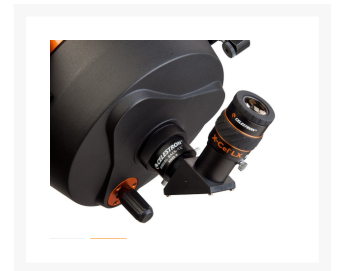

Product Images

Short Description

- X-Cel LX eyepieces, optimized for planetary viewing, offer a 60° field of view through a six-element fully multi-coated lens system
- Pop-up rubber eyeguards provide comfort and increase contrast. Raise and lower with a simple twist.
- A treaded rubber grip offers a no-slip grip, even with gloves on
- 1.25" barrels are threaded to accept filters

Description

Celestron X-Cel LX series eyepieces offer a 60° apparent field of view, perfect for the Moon, the planets, and a plethora of deep-sky objects. The premium six-element optical set is finished with multiple layers of high-transmission coatings for clear, sharp images.

The edges of the optics are blackened for increased contrast. All seven X-Cel LX eyepieces sport 16 mm of comfortable eye relief, and are parfocal, which means you can switch out eyepieces within the series during observing sessions and little or no additional focusing will be required.

The X-Cel LX eyepiece body is made of black-anodized aluminum. The pop-up eyecups make it easy to adjust the height for different users. Turn them in one direction to extend the length, and the other direction to provide a flat surface, preferable to most eyeglass wearers. A treaded rubber grip around the center of the eyepiece barrel offers secure handling, even in moist conditions or with heavy gloves on. The 1.25" insert barrel is threaded to accept filters.