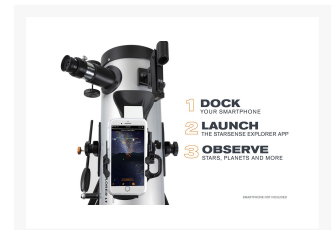

Product Images

Short Description

Unleash the power of your smartphone to take you on a guided tour of the night sky—no telescope experience required.

Patent-pending StarSense sky recognition technology uses your smartphone to analyze star patterns overhead and calculate its position in real time. [Check phone compatibility here.](#)

StarSense Explorer app automatically generates a list of objects currently visible. View planets, brighter nebulae and galaxies, star clusters, and double stars from the city. Or take your telescope to darker skies to view faint, deep sky objects.

NOTE: The Starsense telescope uses your smartphone as a navigation device only, not to take photos.