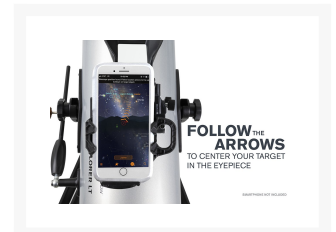

Product Images

Short Description

Unleash the power of your smartphone to take you on a guided tour of the night sky—no telescope experience required.

Patent-pending StarSense sky recognition technology uses your smartphone to analyze star patterns overhead and calculate its position in real time. [Check phone compatibility here.](#)

StarSense Explorer app automatically generates a list of objects currently visible. View planets, brighter nebulae and galaxies, star clusters, and double stars from the city. Or take your telescope to darker skies to view faint, deep sky objects.

NOTE: The Starsense telescope uses your smartphone as a navigation device only, not to take photos.