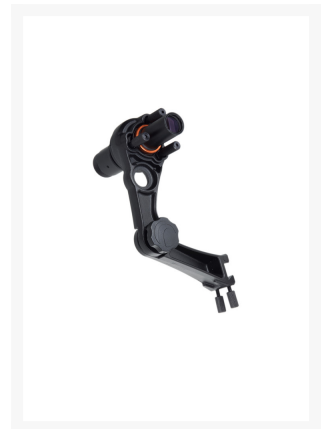

Product Images

Short Description

- Custom made for CGX and CGX-L Mounts
- Adjustable bracket angle for best accessibility
- 6x magnification
- Simple reticle map easily locates the celestial pole without the need to reference an app or location & time
- Scope tilt is adjustable to allow for accurate polar alignment

Description

The optional Polar Axis Finderscope for the CGX series provides an easy, straightforward way to polar align your mount. The Polar Finderscope includes a dovetail base bracket that attaches to the CGX. The finder bracket itself can be removed from the dovetail for storage. Designed specifically for CGX and CGX-L, the bracket angle is adjustable to accommodate the most accessible viewing angle for your setup.

The reticle displays Octans (as well as northern references) in relation to the South Celestial Pole, so you can be accurately aligned without the need to reference an app or specific date/time/location info.

Additional Information

Specifications	Optics	Refractor doublet
	Optical coatings	Multi-coated
	Aperture	20mm
	Magnification	6x
	Weight	500g
	Included Items	6 x 20 polar finderscope Bracket Dovetail base for bracket
	Software	Starry Night Special Edition