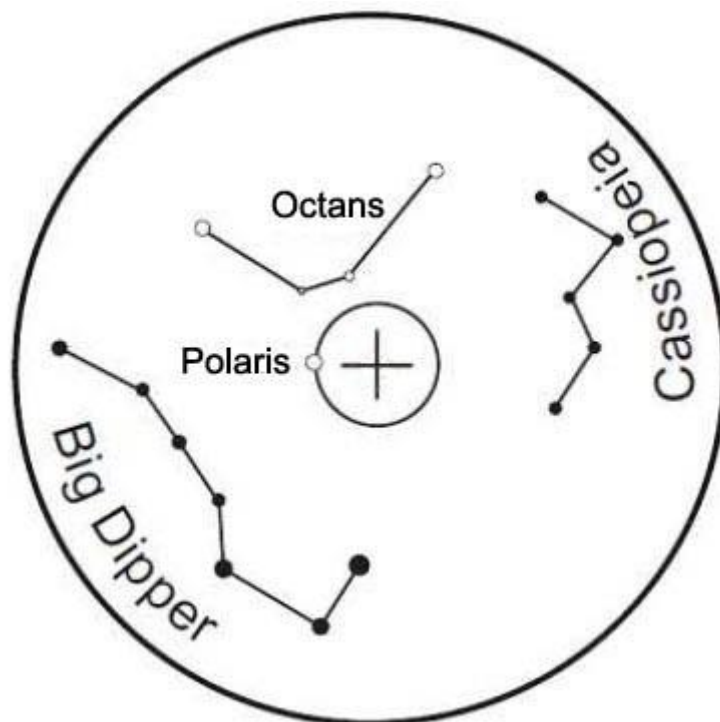

Product Images

Short Description

- Custom made for CGX and CGX-L Mounts
- Adjustable bracket angle for best accessibility
- 6x magnification
- Simple reticle map easily locates the celestial pole without the need to reference an app or location & time
- Scope tilt is adjustable to allow for accurate polar alignment

Description

The optional Polar Axis Finderscope for the CGX series provides an easy, straightforward way to polar align your mount. The Polar Finderscope includes a dovetail base bracket that attaches to the CGX. The finder bracket itself can be removed from the dovetail for storage. Designed specifically for CGX and CGX-L, the bracket angle is adjustable to accommodate the most accessible viewing angle for your setup.

The reticle displays Octans (as well as northern references) in relation to the South Celestial Pole, so you can be accurately aligned without the need to reference an app or specific date/time/location info.

Additional Information

Specifications	Optics	Refractor doublet
	Optical coatings	Multi-coated
	Aperture	20mm
	Magnification	6x
	Weight	500g
	Included Items	6 x 20 polar finderscope Bracket Dovetail base for bracket
	Software	Starry Night Special Edition