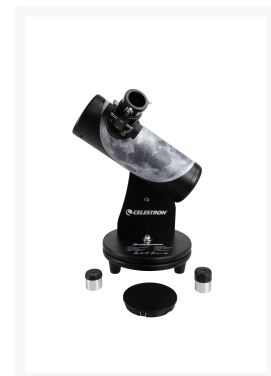

AUD
\$112.94

Product Images

Short Description

- Celestron's beloved entry-level telescope gets a stunning look! The Signature Series FirstScope features a superb Moon image by astroimager and Team Celestron member Robert Reeves
- High-quality tabletop Dobsonian with a 76mm reflector optical tube
- FirstScope artwork highlights key features on the lunar surface like craters and maria that you can explore for yourself with the telescope
- Simple, portable design that's easy to use for astronomers of all levels—a great choice for kids and families
- Also includes a free PDF download of the Lunar Landscapes ebook by Robert Reeves

Description

Celestron has joined forces with master lunar imager Robert Reeves on this addition to the beloved FirstScope family: the FirstScope Signature Series: Moon by Robert Reeves. This quality Dobsonian-style telescope features a spherical glass mirror with a generous 76mm of aperture. The FirstScope's wide field-of-view provides bright, sharp views of the Moon's mountains and craters in crisp detail. You'll also enjoy using the FirstScope to pan the Milky Way, explore open star clusters, marvel at Saturn's rings, or view favorite deep-sky objects like the Orion Nebula.

This compact, lightweight telescope is an ideal entry-level astronomical telescope. Just remove it from the box, insert an eyepiece, and you're ready to view. To navigate the sky, simply rotate the azimuth axis in the direction of your desired object. It doesn't get much simpler or more portable than the FirstScope.