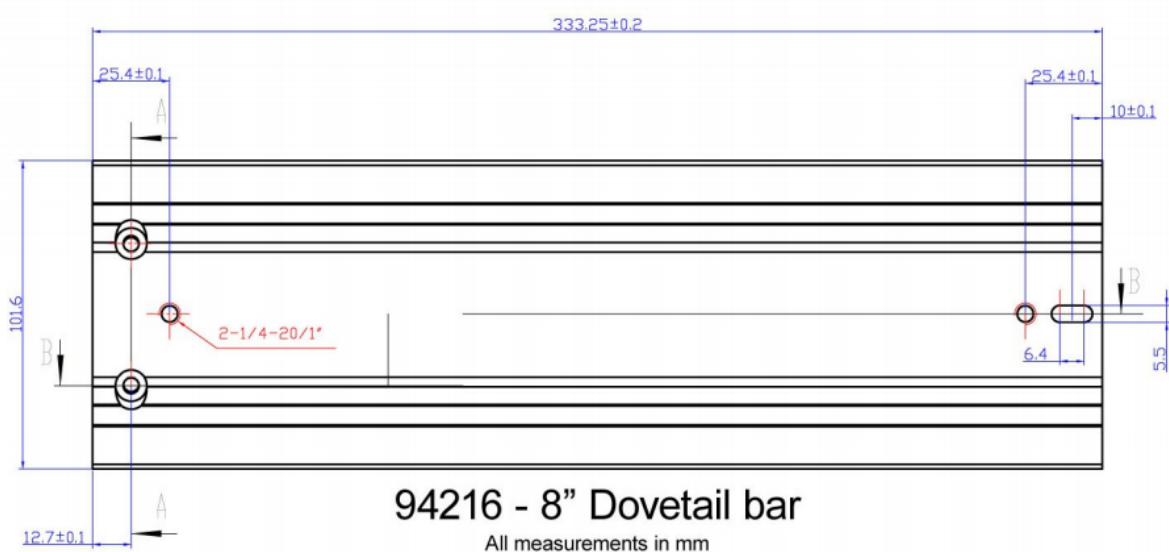

Short Description

Wide dovetail bar to fit CGE or Losmandy style saddles

Description

Wide dovetail bar to fit CGE or Losmandy type dovetail saddles, in Celestron's signature orange.

Please note that this product will not work with CPC 800 GPS or CPC Deluxe 800 HD telescopes without completely removing the finder scope bracket.