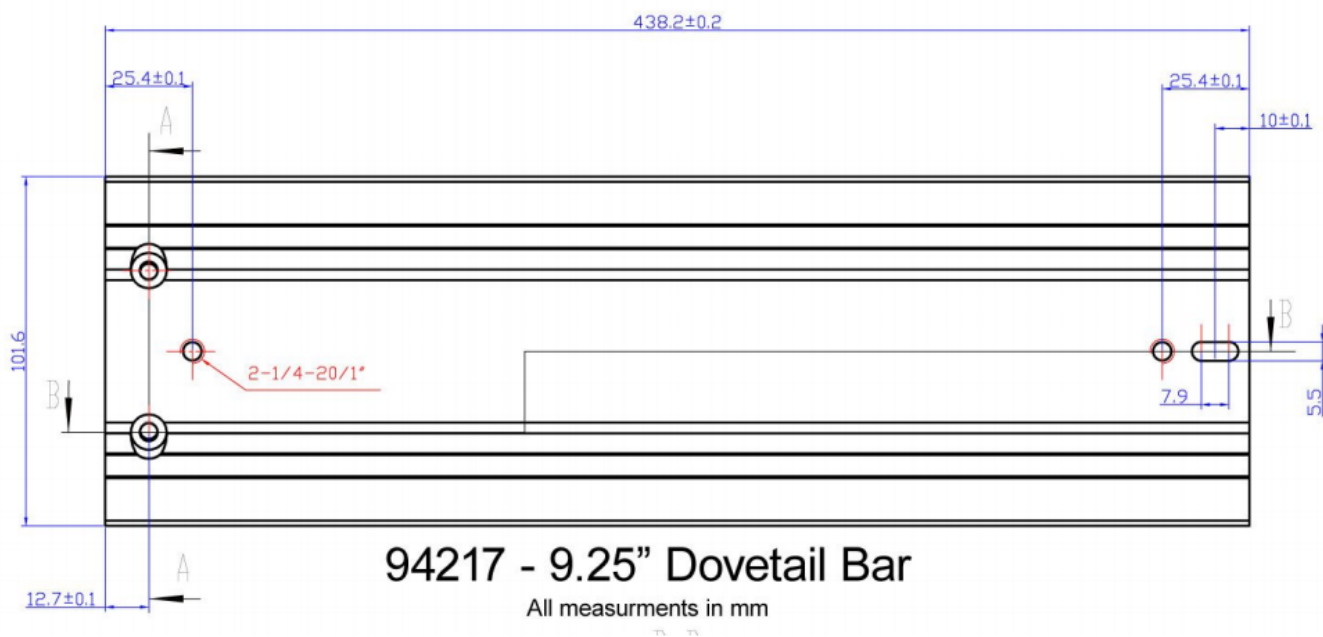

Product Images

Short Description

Wide dovetail bar to fit CGE or Losmandy style saddles

Description

Wide dovetail bar to fit CGE or Losmandy type dovetail saddles, in Celestron's signature orange.

Additional Information

Specifications

No