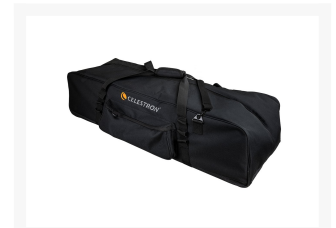

## Celestron 40 Inch (101cm) Telescope and Tripod Bag

AUD  
\$199.00

### Short Description

- Store your entire telescope kit—optical tube, mount, and tripod—in one protected, portable, grab-and-go case.
- Ultra-durable 900 denier outer and super smooth inner polyester layers, sandwich 16mm thick EPE foam sheets to create a protective barrier for your telescope, tripod and mount.
- A PVC-reinforced hard bottom panel provides extra protection from the elements and minor bumps
- Three configurable, padded internal walls with Velcro strips help you get the perfect, customized fit for all your gear.
- Stash accessories in the external zippered pocket, bonus padded accessory bag, or clip them to the case's external loops.

## Description

---

Optical tube in one hand and tripod in the other? Still carrying your bulky telescope box to remote observing sites? Let us lighten your load with our sleek, padded, protective telescope soft case. This all-in-one storage solution is the perfect choice for transporting your telescope setup anywhere with ease and confidence. It's truly a must-have for telescope owners of all stripes.

### Ultra-durable Material

The Telescope Soft Case is constructed from 900 denier polyester for durability and weather resistance. Its walls are lined with 16mm thick EPE foam to protect your gear. The bottom panel is reinforced with a hard layer of PVC for extra protection from minor bumps. On the exterior, you'll find hard rubber elements that provide extra strength and water resistance.