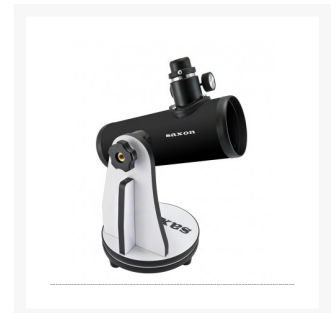

### Short Description

For those wanting a compact and portable telescope, look no further than the **saxon 76/300 Mini Dobsonian Telescope with Accessory Pack**.

This tabletop telescope is small in size but packs a punch with its 76mm aperture and focal length of 300mm. The upgraded accessory pack means you get four eyepieces, a moon filter, a finderscope and a carry bag to put the whole lot in.

The pre-assembled **saxon Mini Dobsonian Telescope with Accessory Pack** means you can simply remove the scope from the box as soon as you get it, attach an eyepiece and start viewing immediately!

## Description

---

We love it when a scope is compact, portable and looks good at home or at work, which is why we sure love the **saxon 76/300 Mini Dobsonian Telescope with Accessory Pack**.

The **saxon Mini Dobsonian Telescope with Accessory Pack** is an upgraded version of its sister product, with the same great features plus a little extra. This tabletop telescope is a good introductory scope for lunar and wide field observing. The high aperture of 76mm provides bright, sharp views of the night sky and the accompanying accessories allow you to make the best out of your viewing session.

When the telescope is not in use, show off its sleek black design as a display feature in your home or office.

The **saxon Mini Dobsonian Telescope with Accessory Pack** features the following:

- 76mm aperture
- 300mm focal length
- Four eyepieces including two Super eyepieces
- 5x24 finderscope and bracket
- Moon filter
- Preassembled alt-azimuth mount
- Carry bag